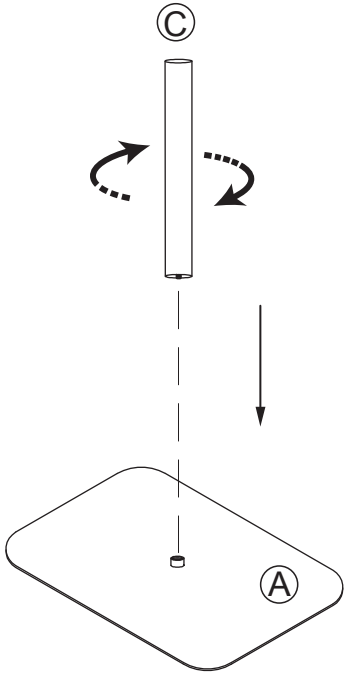

Assembly instructions

ZUIVER^o

2300156 SIDE TABLE SNOW BLACK RECTANGLE

2300157 SIDE TABLE SNOW MARBLE RECTANGLE

CAUTION : DO NOT TIGHTEN SCREWS COMPLETELY UNTIL ALL THE SCREWS ARE FIXED IN THE CORRECT POSITION. TO MAINTAIN YOUR PRODUCT, WE RECOMMEND THAT YOU TAKE EXTRA CARE BY USING COASTERS FOR PROTECTION AND IN CASE OF SPILLING, CLEAN DIRECTLY.

1

2

3

4