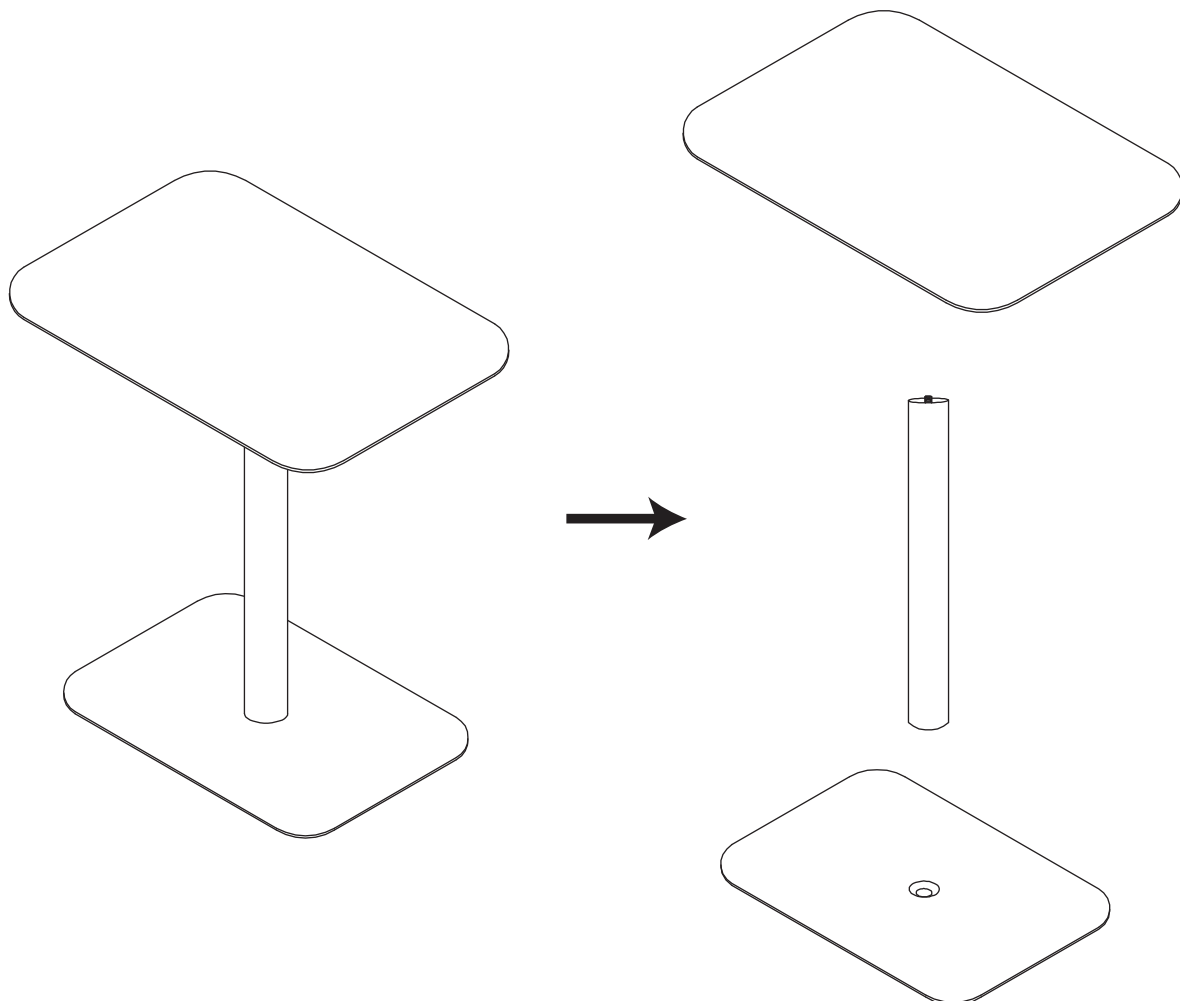

Assembly instructions

ZUIVER^o

2300156 SIDE TABLE SNOW BLACK RECTANGLE

2300157 SIDE TABLE SNOW MARBLE RECTANGLE

CAUTION : DO NOT TIGHTEN SCREWS COMPLETELY UNTIL ALL THE SCREWS ARE FIXED IN THE CORRECT POSITION. TO MAINTAIN YOUR PRODUCT, WE RECOMMEND THAT YOU TAKE EXTRA CARE BY USING COASTERS FOR PROTECTION AND IN CASE OF SPILLING, CLEAN DIRECTLY.

1

2

3

4