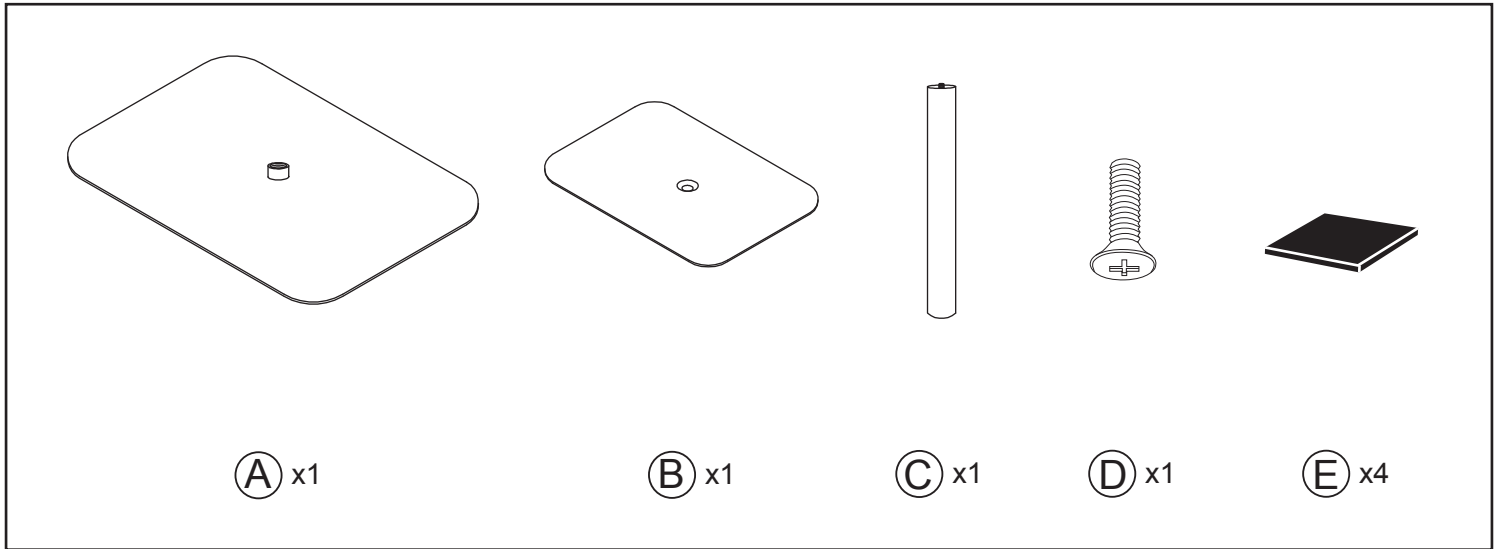

Assembly instructions

ZUIVER^o

2300156 SIDE TABLE SNOW BLACK RECTANGLE

2300157 SIDE TABLE SNOW MARBLE RECTANGLE

CAUTION : DO NOT TIGHTEN SCREWS COMPLETELY UNTIL ALL THE SCREWS ARE FIXED IN THE CORRECT POSITION. TO MAINTAIN YOUR PRODUCT, WE RECOMMEND THAT YOU TAKE EXTRA CARE BY USING COASTERS FOR PROTECTION AND IN CASE OF SPILLING, CLEAN DIRECTLY.