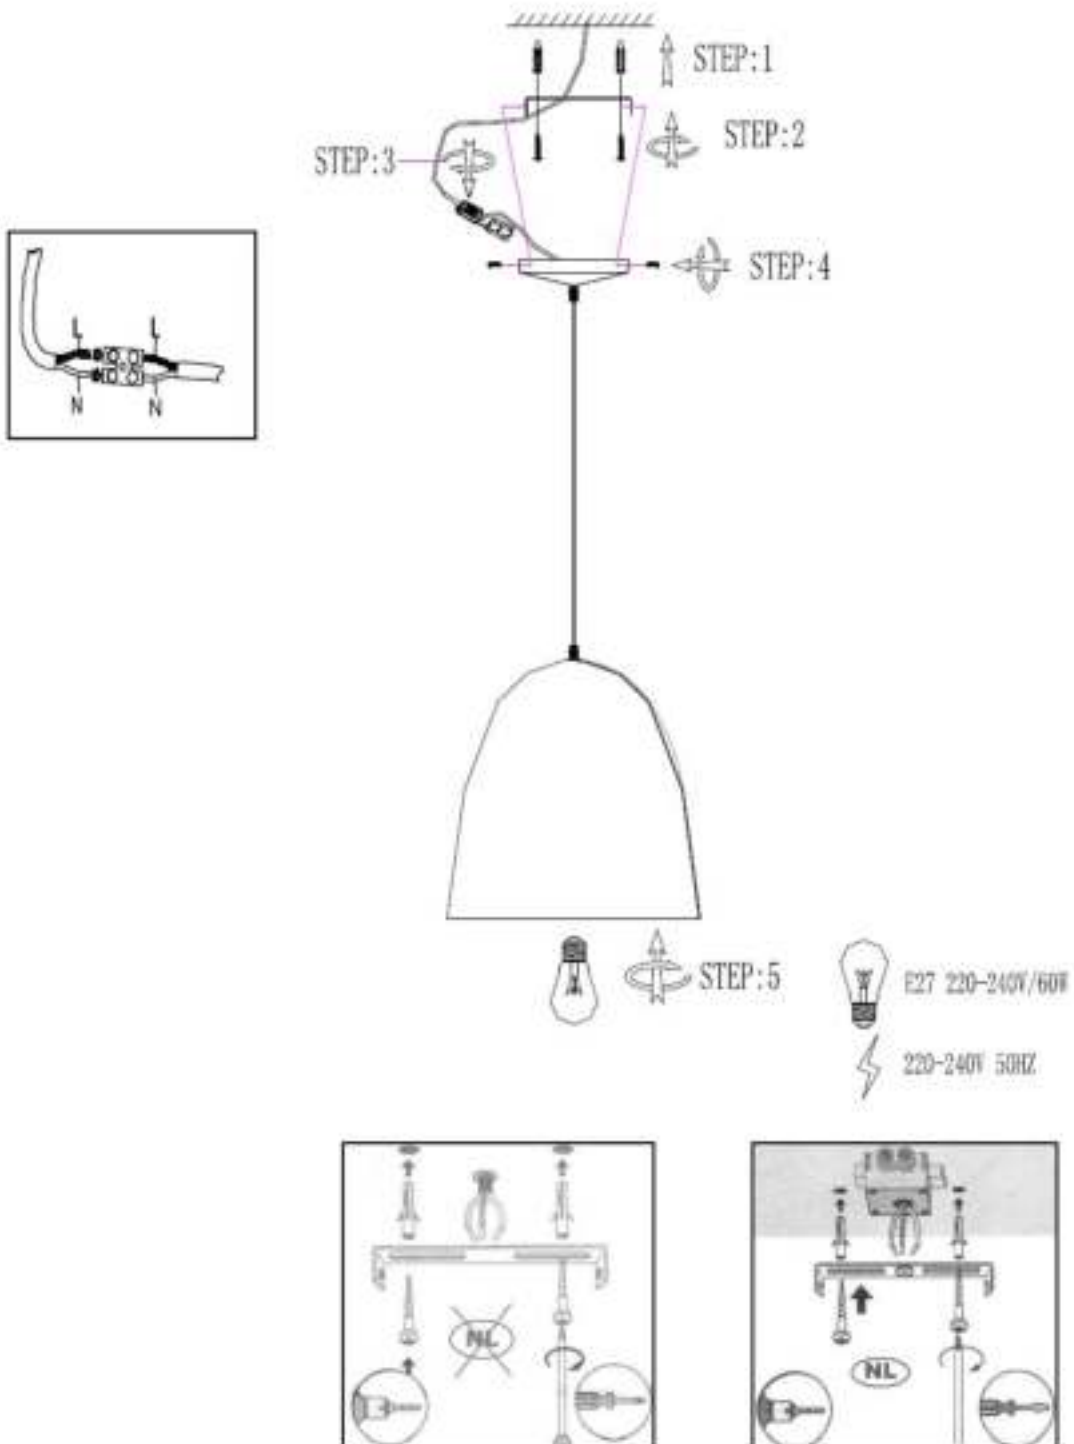

Line drawing of the item (with outline dimensions)

Item number: 76456/30/36

Installation drawing (the same as it in its instruction manual)

Technical details

materials used:	ALUM.
color:	Silver
dimmable and how is the fixture dimmable:	
size:	Height: 1200MM Length: Width: D300MM Net Weight: 1 KGS
power requirements:	220-240V~50Hz
bulb type and maximum Wattage:	E27 Max.60W
number of bulbs:	1xE27
IP degree:	IP20