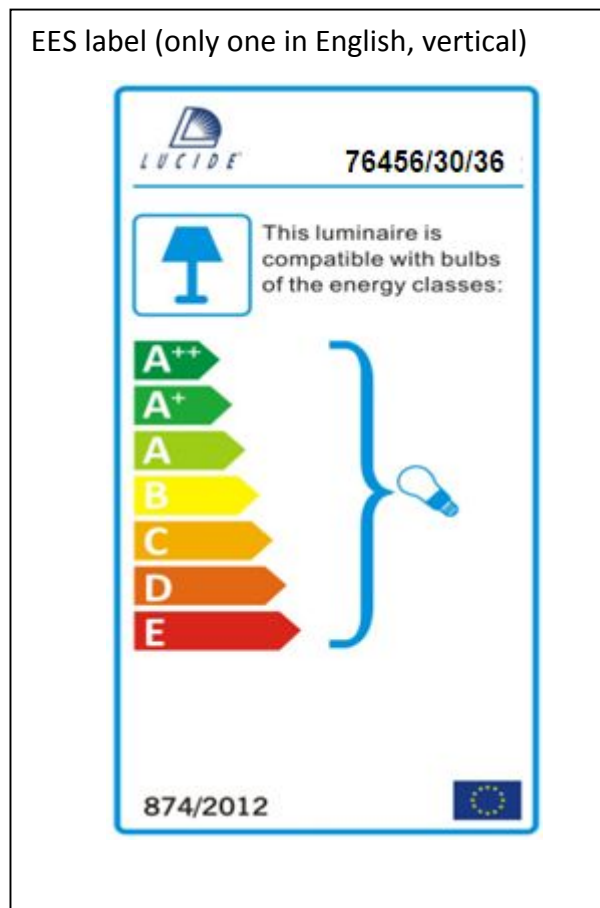

Technical details

materials used:	ALUM.
color:	Silver
dimmable and how is the fixture dimmable:	
size:	Height: 1200MM Length: Width: D300MM Net Weight: 1 KGS
power requirements:	220-240V~50Hz
bulb type and maximum Wattage:	E27 Max.60W
number of bulbs:	1xE27
IP degree:	IP20

EES label (only one in English, vertical)

Lucide NV
Bisschoppenhoflaan 145
2100 Deurne
Belgium
info@lucide.be
tel: +32 (0)3 366 22 04
www.lucide.be