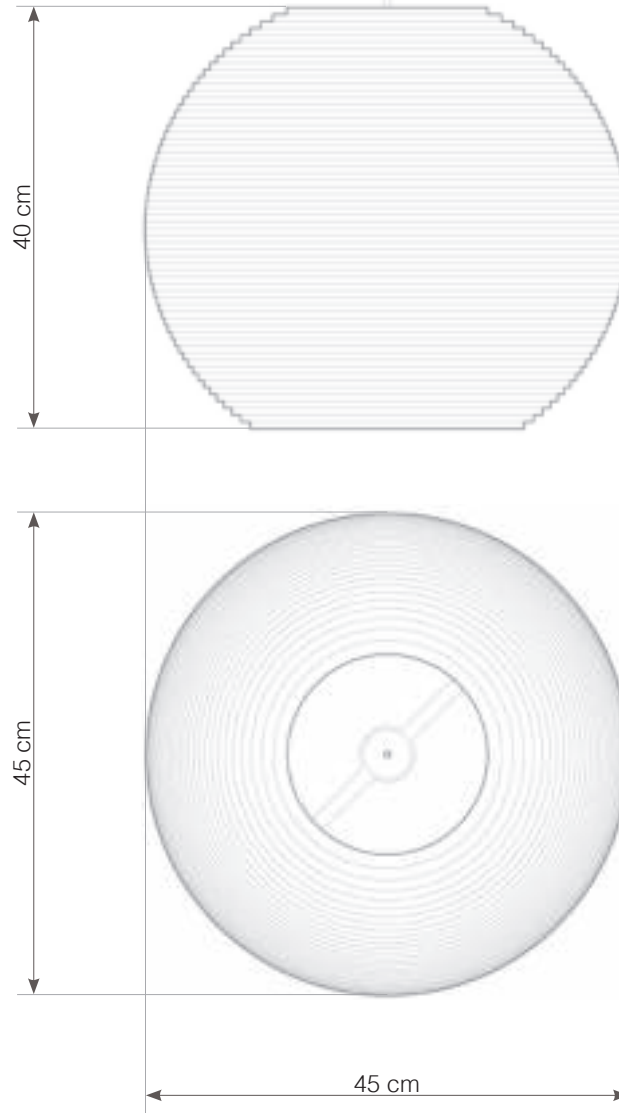

+31 (0)20 820 8990 | amsterdam@graypants.com | graypants.com
westerstraat 187, 1015MA amsterdam, the netherlands

MOON_18

1x 60W maximum incandescent
E27 socket | 230V 50Hz | Class II

For use with dimmable incandescent bulbs. Also compatible with CFL bulbs or dimmable LED bulbs of equivalent wattage.

use in dry location only

designed to recycle

hardwired cord set + ceiling canopy

INCLUDES A TWO-METER BLACK FABRIC CORD AND A BLACK POWDER COATED STEEL CANOPY. FIVE-METER CORDS ARE AVAILABLE FOR AN ADDITIONAL CHARGE.