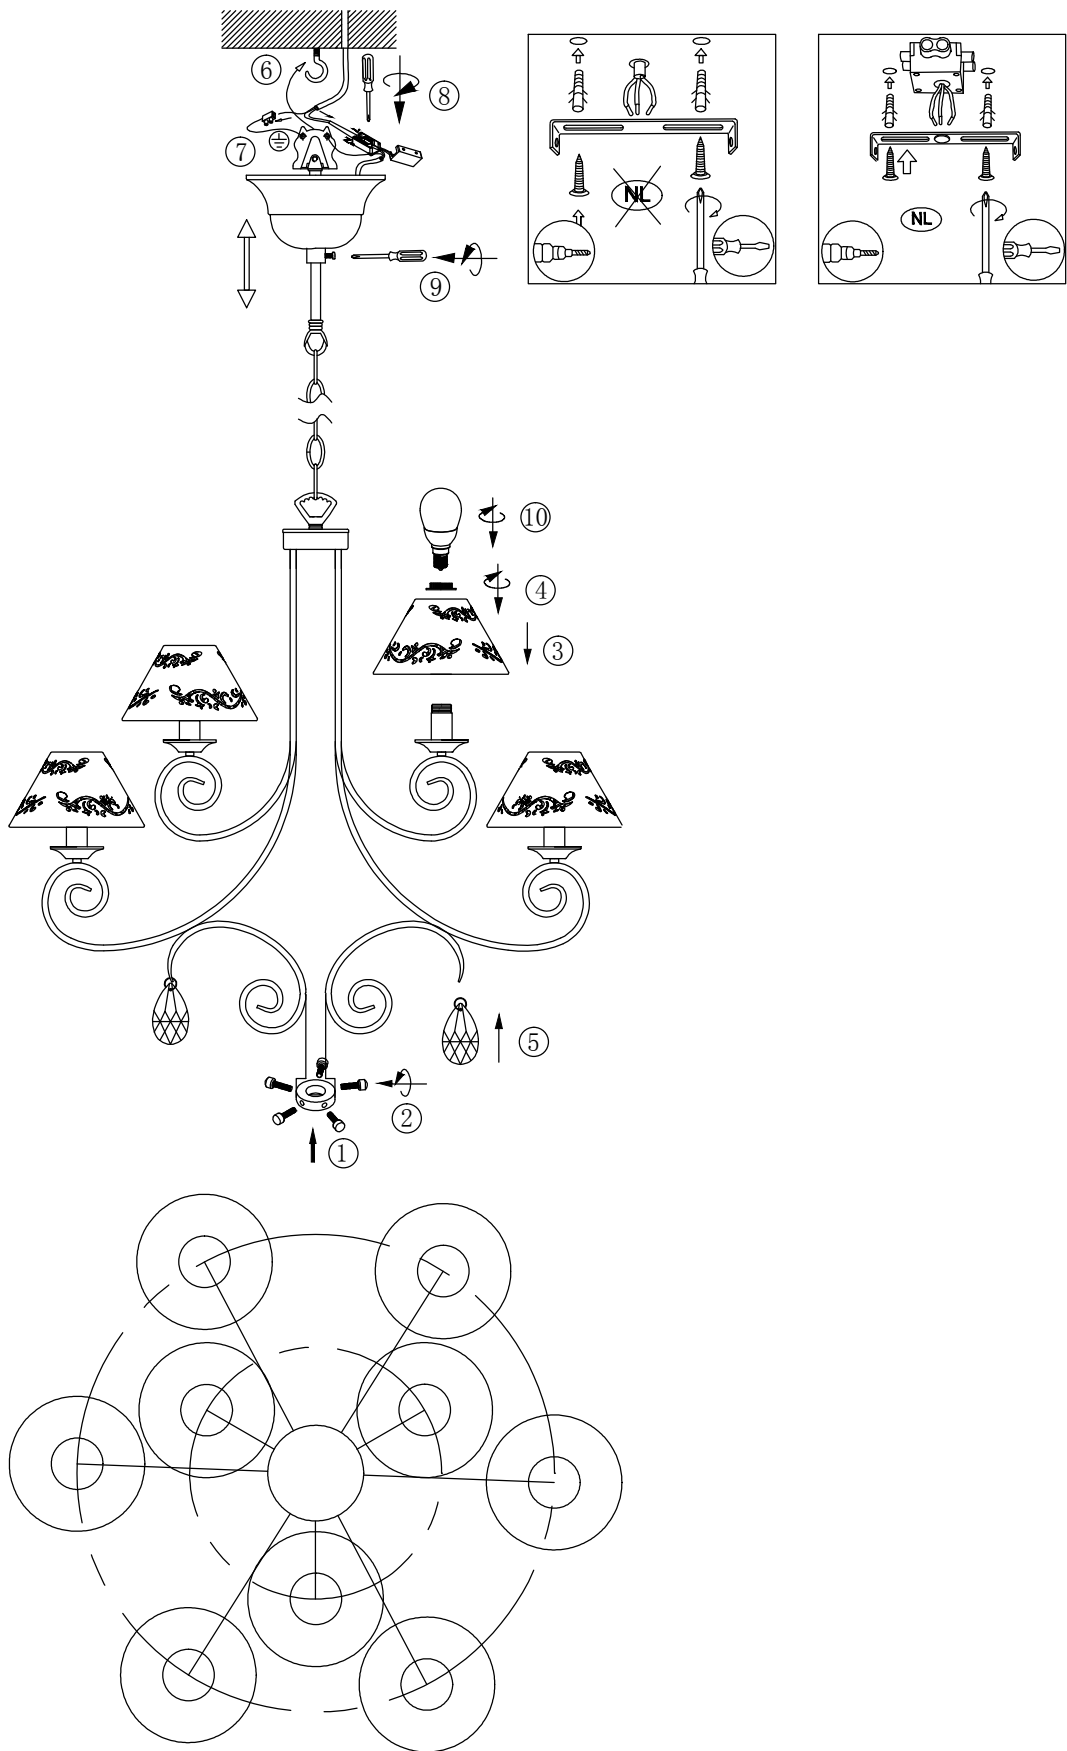

Line drawing of the item (with outline dimensions)

Item number:71399/09/21

Installation drawing (the same as it in its instruction manual)

Technical details

materials used:	Metal
color:	Antique white
dimmable and how is the fixture dimmable:	
size:	Height: 142.5CM
	Length:
	Width: Ø85CM
	Net Weight: 6.7kg
power requirements:	220-240V~50Hz
bulb type and maximum Wattage:	ESL MAX. 9W
number of bulbs:	9 X E14
IP degree:	IP20