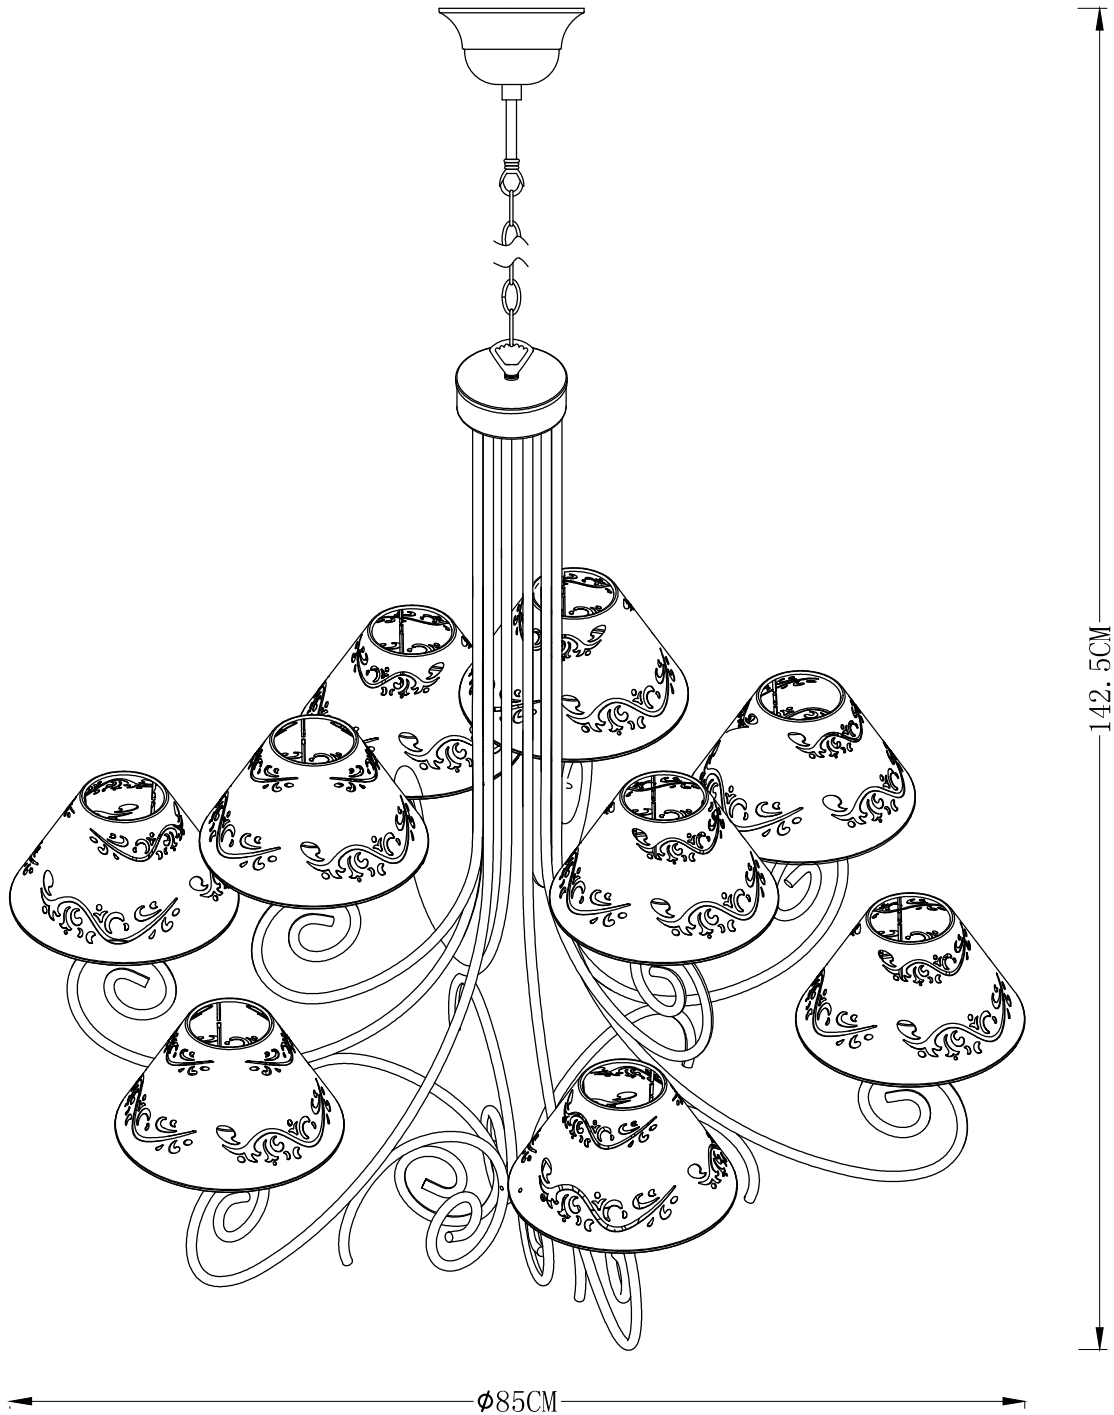

Line drawing of the item (with outline dimensions)

Item number:71399/09/21

Installation drawing (the same as it in its instruction manual)

Technical details

materials used:	Metal
color:	Antique white
dimmable and how is the fixture dimmable:	
size:	Height: 142.5CM
	Length:
	Width: Ø85CM
	Net Weight: 6.7kg
power requirements:	220-240V~50Hz
bulb type and maximum Wattage:	ESL MAX. 9W
number of bulbs:	9 X E14
IP degree:	IP20