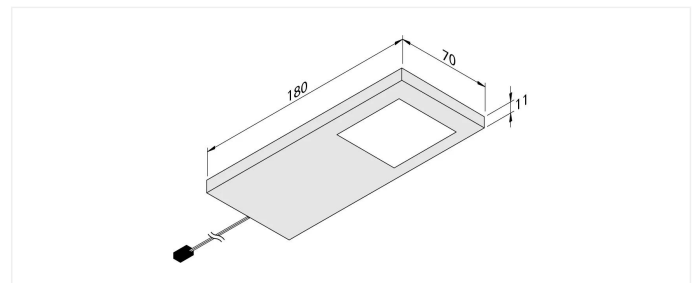

Dynamic Slim-Pad F

Flat under cabinet kitchen luminaire with adjustable colour appearance Dynamic LED Slim-Pad F 5W white

Description:

Flat LED under cabinet luminaire with homogeneous planar light set of 3, housing white, supply cable 2,4m with Dynamic plug, colour appearance adjustable between 2700K (xw) and 5000K (cw) with different remote controls, DALI or WiFi controller

Connection: LED-Trafo DC 24V
Life: L70/B10 >= 60.000h
Light colour: 2700 - 5000K (Dynamic) adjustable
Beam angle: 110°
Energy efficiency: LED: 105 lm/W; luminaire: 285 lm (57 lm/W)
Energy efficiency class: G
Colour rendering: Ra/CRI >= 85
Symbols: CE, MM, IP20, SK III
EAN-No.: 4051268133975
Weight: 0,15 kg

Special features:

- colour appearance adjustable between 2700K (xw) and 5000K (cw)

Dynamic Slim-Pad F

	110°	Ø	xw	nw
0,5m		620	472 lx	504 lx
1,0m		1240	108 lx	126 lx
1,5m		1860	52 lx	56 lx
2,0m		2480	30 lx	32 lx
2,5m		3100	19 lx	20 lx