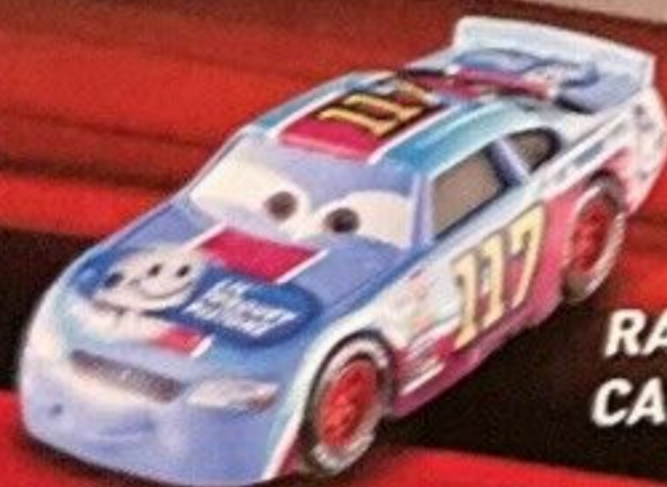

*Blindsided by a new generation of Piston Cup racers, Lightning McQueen finds himself suddenly pushed out of the sport he loves. To get back on top, he will need the help of a young race technician, inspiration from the late Fabulous Hudson Hornet and guidance from a few old friends along the way.*

**CHICK HICKS  
WITH HEADSET**

**CRUZ  
RAMIREZ**

**JACK  
DePOST**

**RALPH  
CARLOW**

**PARKER  
BRAKESTON**

**DUD  
THROTTLEMAN**

Each sold separately, subject to availability.  
Colors and decorations may vary.