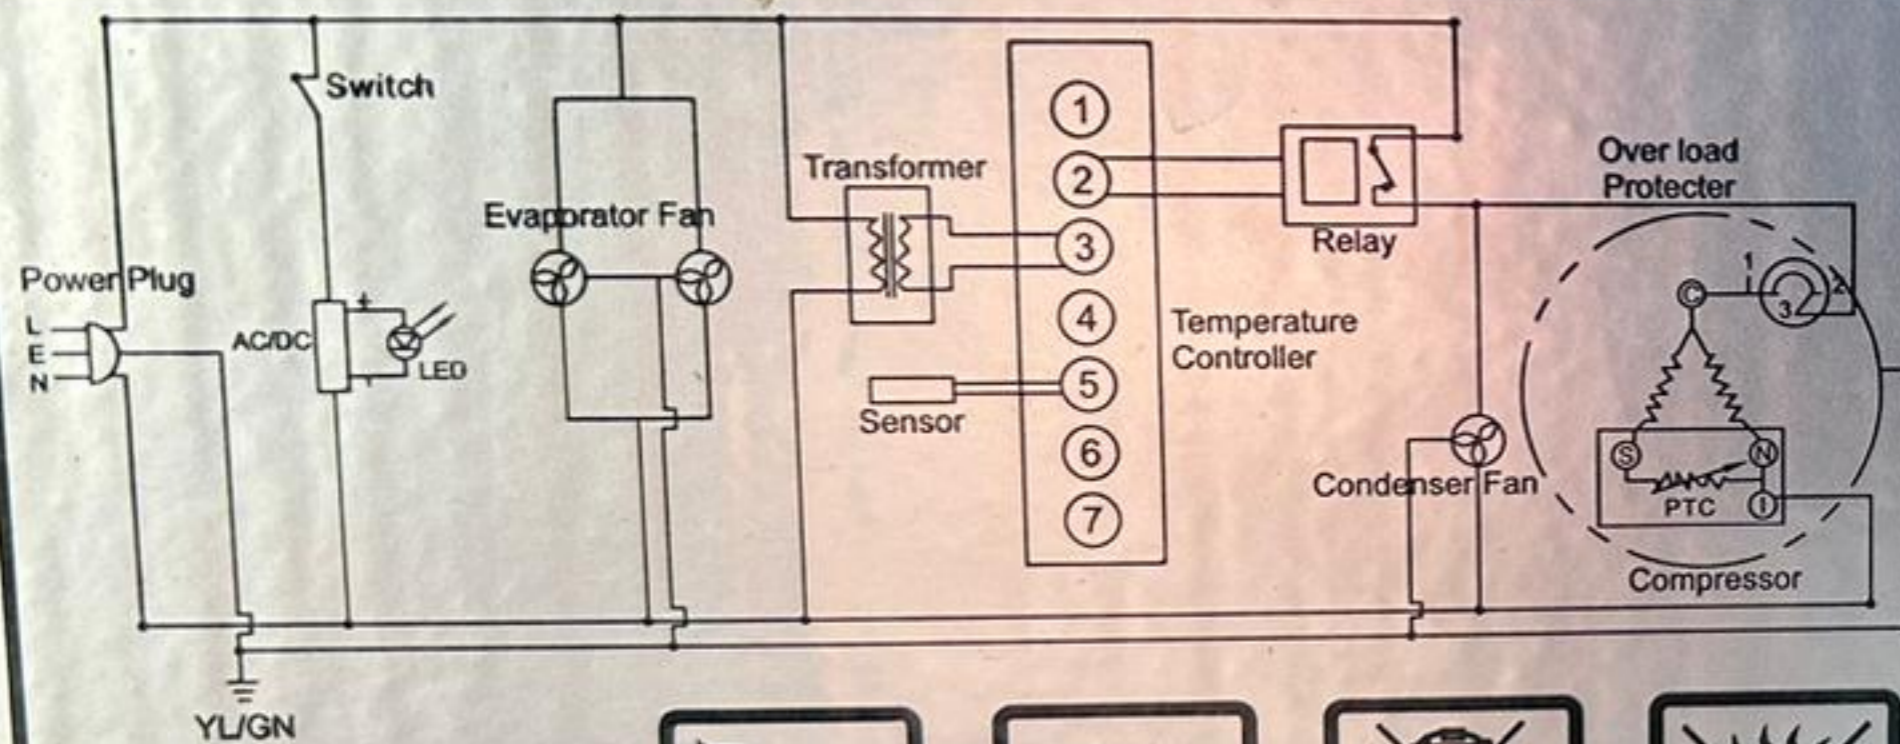

HUSKY[®]

TM[®]

Domest Import-Export B.V.7001 CZ Doetinchem NL

Made in PRC

Model	C3S-865-BK-NL-HU
Climate-Class	N/ST
Volume	301L
Protection Class	I
Voltage	220~240V
Frequency	50Hz
Rated current	1,2A
Power	220W
Lamp power	14W
Energy-Consumption	2,3kWh/24h
Refrigerant	R600a (73g)
Dimensions(HxWxD)	86,5x 135x52cm
Weight	83,0kg
Serial-No.	