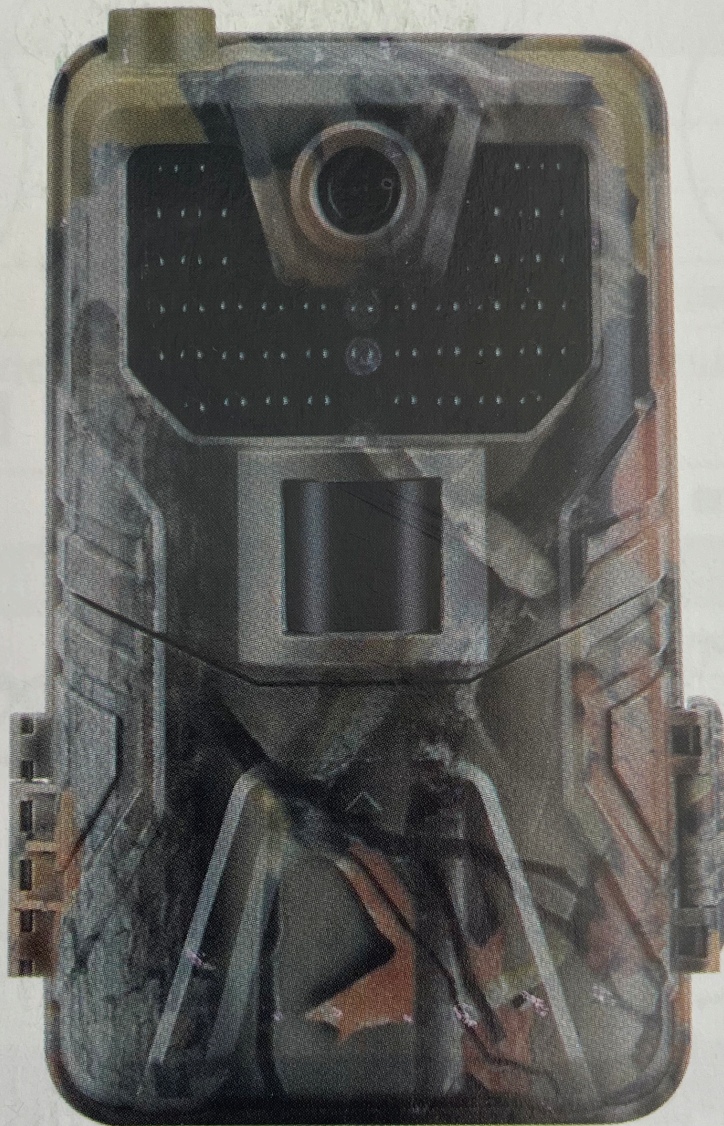

TRAIL CAMERA

HC900G/HC900M

USER MANUAL

1080P full
hd

0.3s

Fast trigger
time

120°

Detection angle

Rugged
waterproof