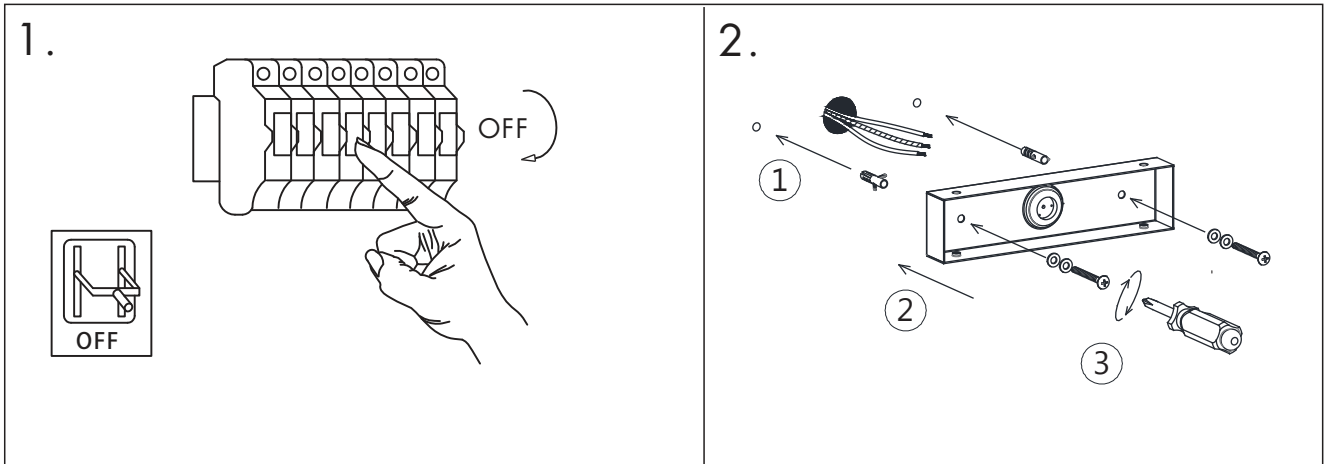

INSTRUCTION MANUAL

Cascada WL 32 /Cascada WL 62/ Cascada WL 92
98695/98696/98697/98698/98699/98700

Overall Sizes:

This item contains
unchangeable LED

540/1050/1750	LM
6/12/18	W
3000	K
>80	CRI
30000	H