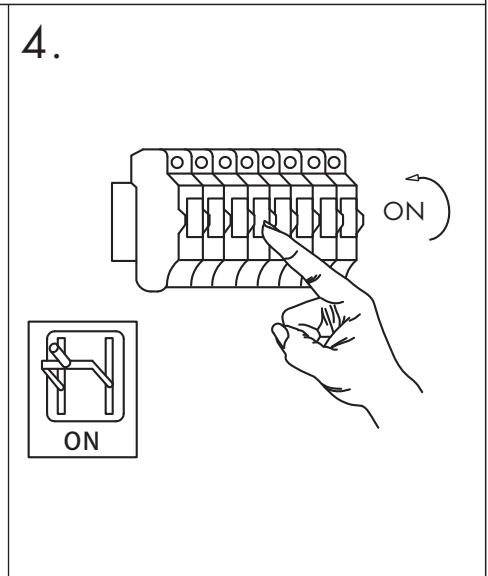

INSTRUCTION MANUAL

Cascada WL 32 /Cascada WL 62/ Cascada WL 92
98695/98696/98697/98698/98699/98700

Overall Sizes:

This item contains
unchangeable LED

540/1050/1750	LM
6/12/18	W
3000	K
>80	CRI
30000	H