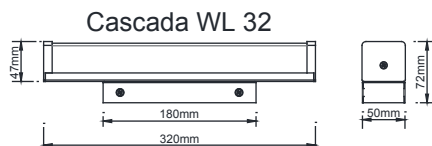

INSTRUCTION MANUAL

Cascada WL 32 /Cascada WL 62/ Cascada WL 92
98695/98696/98697/98698/98699/98700

Overall Sizes:

This item contains
unchangeable LED

540/1050/1750	LM
6/12/18	W
3000	K
>80	CRI
30000	H