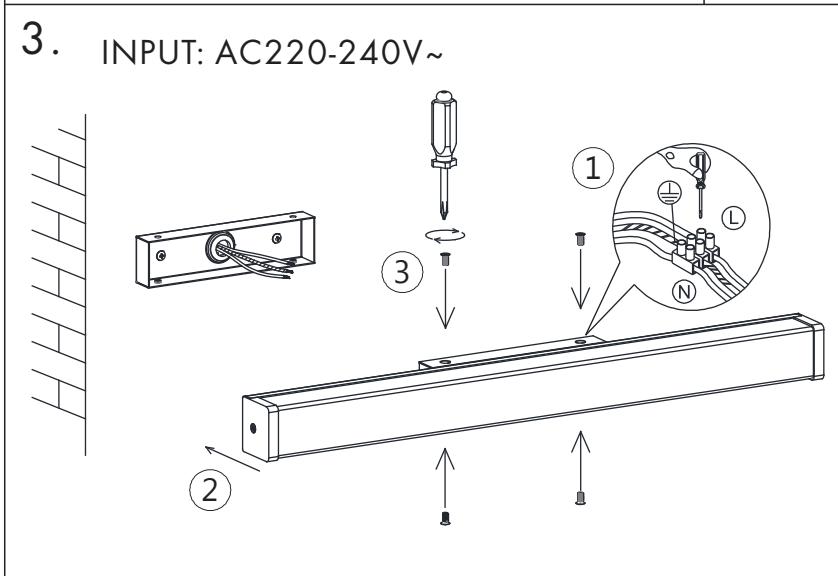

INSTRUCTION MANUAL

Cascada WL 32 /Cascada WL 62/ Cascada WL 92
98695/98696/98697/98698/98699/98700

Overall Sizes:

This item contains
unchangeable LED

540/1050/1750	LM
6/12/18	W
3000	K
>80	CRI
30000	H