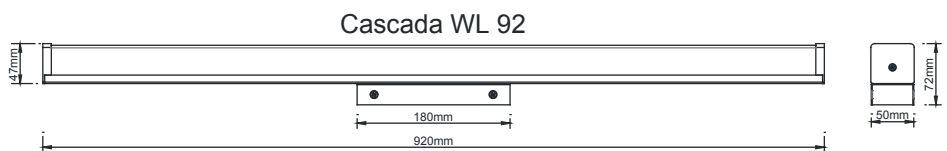

INSTRUCTION MANUAL

Cascada WL 32 /Cascada WL 62/ Cascada WL 92
98695/98696/98697/98698/98699/98700

Overall Sizes:

This item contains
unchangeable LED

540/1050/1750	LM
6/12/18	W
3000	K
>80	CRI
30000	H