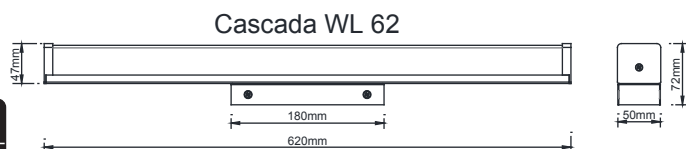

INSTRUCTION MANUAL

Cascada WL 32 /Cascada WL 62/ Cascada WL 92
98695/98696/98697/98698/98699/98700

Overall Sizes:

This item contains
unchangeable LED

540/1050/1750	LM
6/12/18	W
3000	K
>80	CRI
30000	H