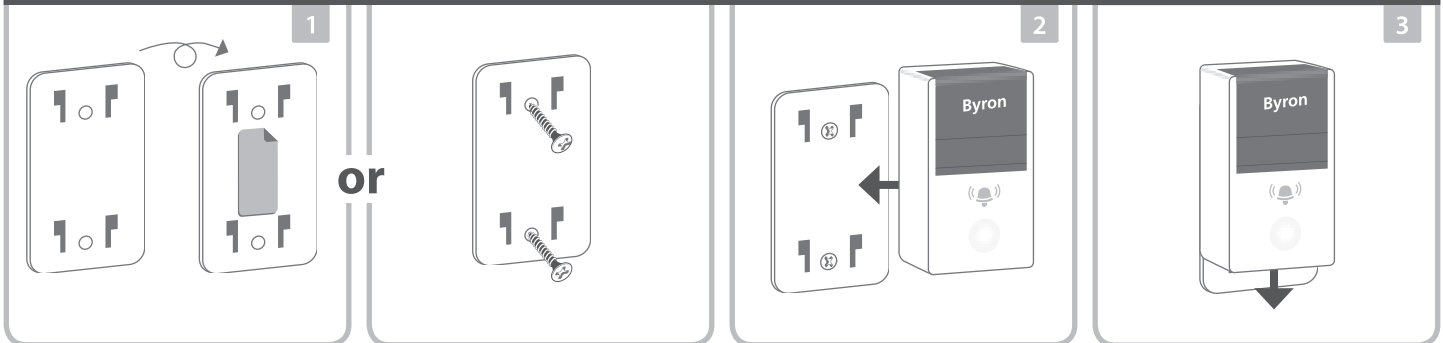

INSTALLATION | INSTALLATION | INSTALLATION | INSTALLATIE | INSTALLAZIONE | INSTALACIÓN