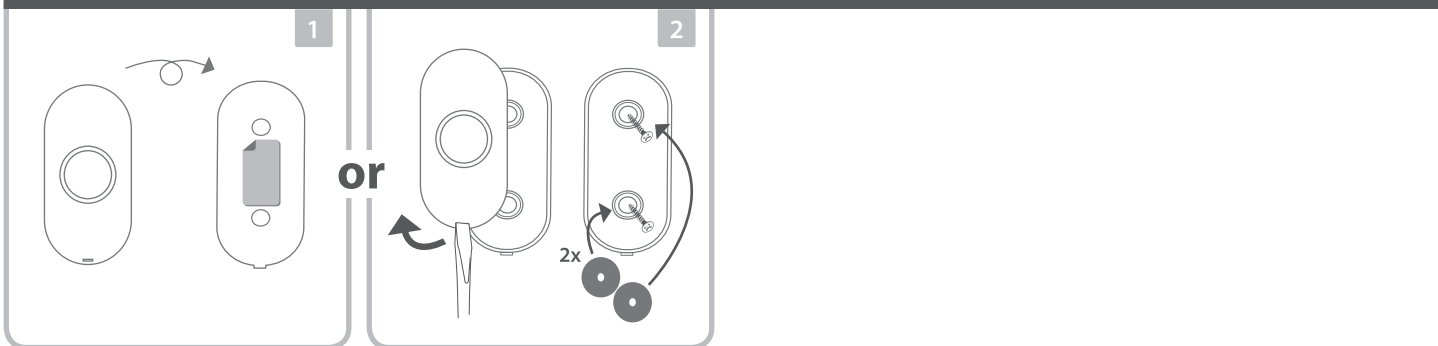

INSTALLATION | INSTALLATION | INSTALLATION | INSTALLATIE | INSTALLAZIONE | INSTALACIÓN