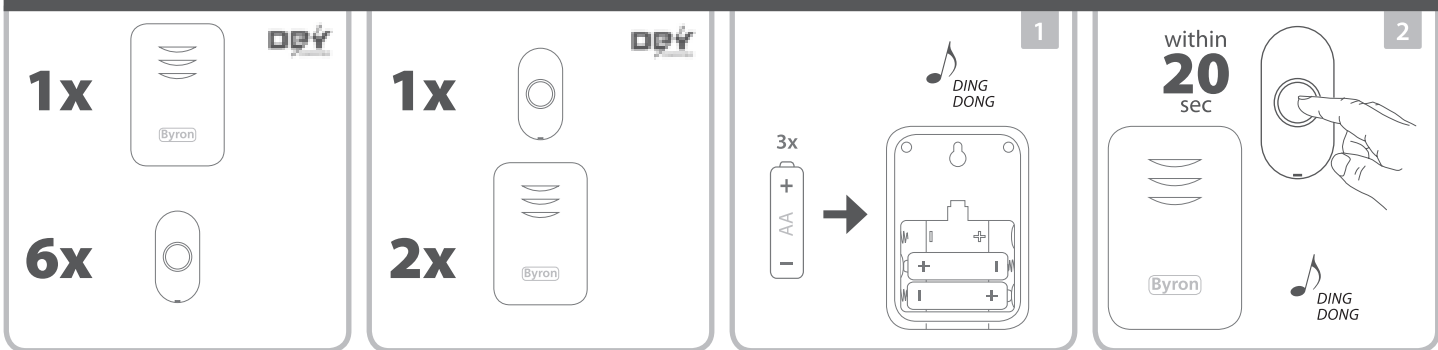

PAIRING MULTIPLE CHIMES | KOPPELN MEHRERER KLINGELN | JUMELAGE DE PLUSIEURS CARILLONS | MEERDERE DEURBELLEN KOPPELEN | ACCOPPIAMENTO MULTIPIO | EMPAREJANDO MÚLTIPLES TIMBRES