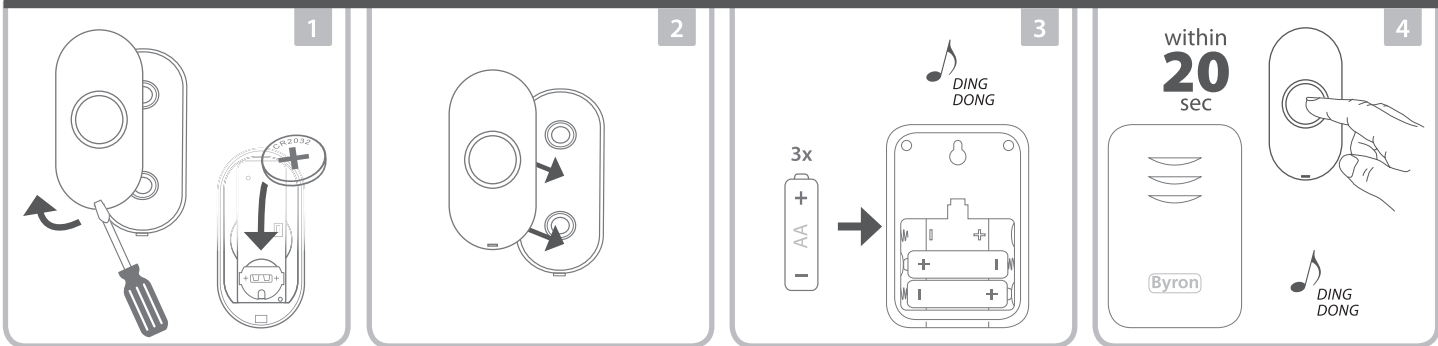

FIRST SET-UP | ERSTEINRICHTUNG | PREMIÈRE CONFIGURATION | EERSTE INSTALLATIE | PRIMO SET-UP | PRIMERA CONFIGURACIÓN