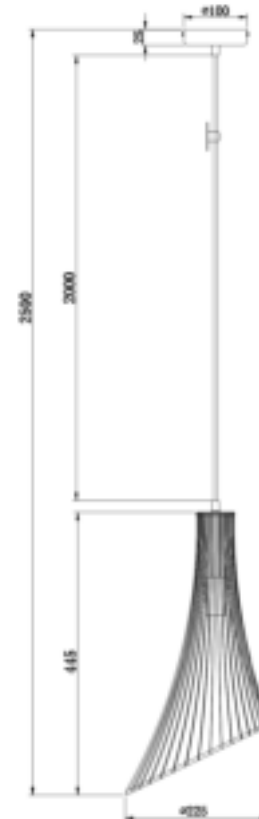

Instruction

Collection: LOFT
Series: GINGER AND FRED
Model: T062-PL-23-W
Ceiling

- Ceiling

1 x E14 (40W)

MAYTONI
DECORATIVE LIGHTING

www.maytoni.de