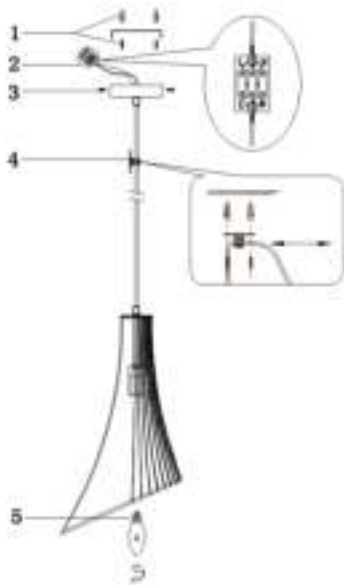

Instruction

Collection: LOFT
Series: GINGER AND FRED
Model: T062-PL-23-W
Ceiling

- Ceiling

1 x E14 (40W)

MAYTONI
DECORATIVE LIGHTING

www.maytoni.de