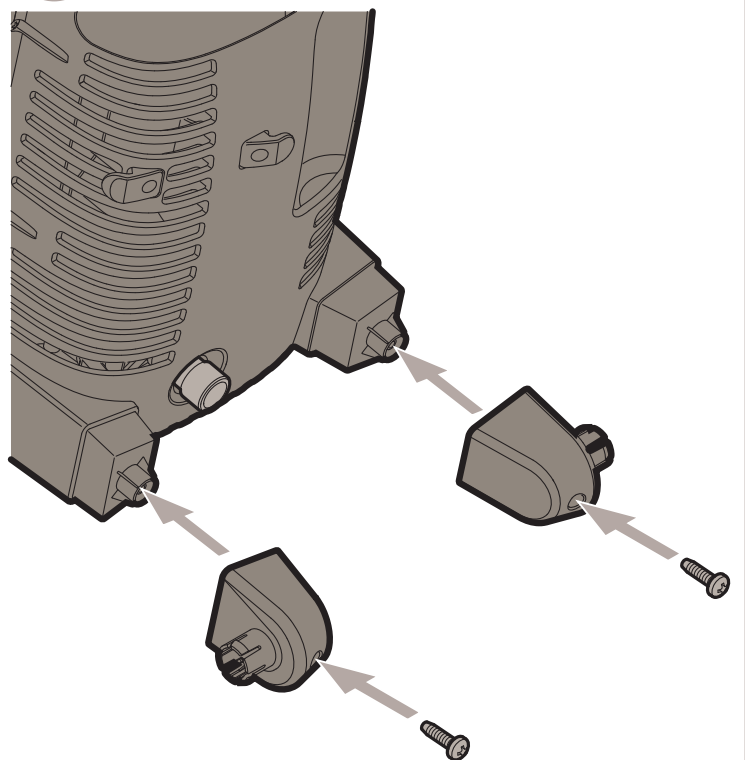

## Quick Start Guide High Pressure Washer Core 140 In Hand Powercontrol

Caution: Read the instructions before using the machine

Core 140 In Hand Powercontrol

A

1

2

3

4