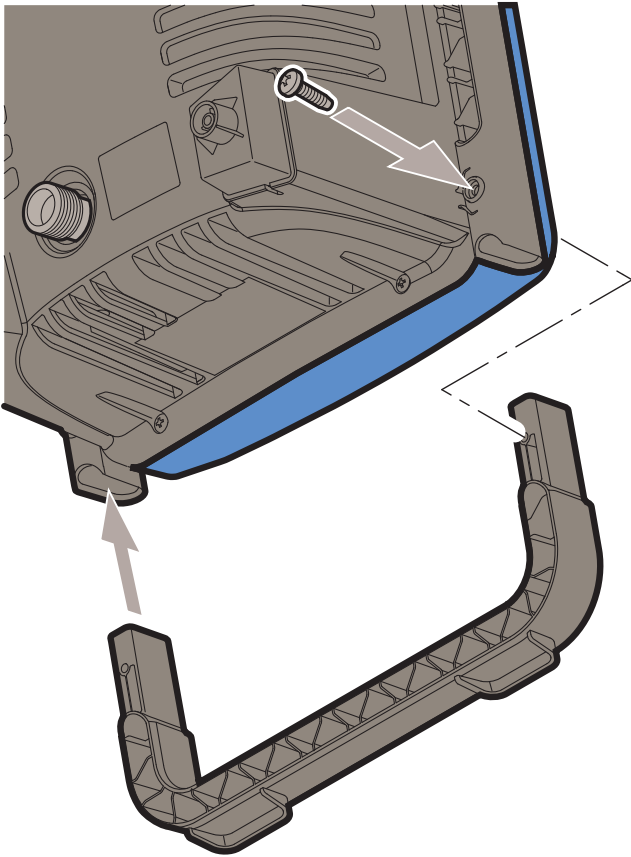

## Quick Start Guide High Pressure Washer Core 140 In Hand Powercontrol

Caution: Read the instructions before using the machine

Core 140 In Hand Powercontrol

A

1

2

3

4