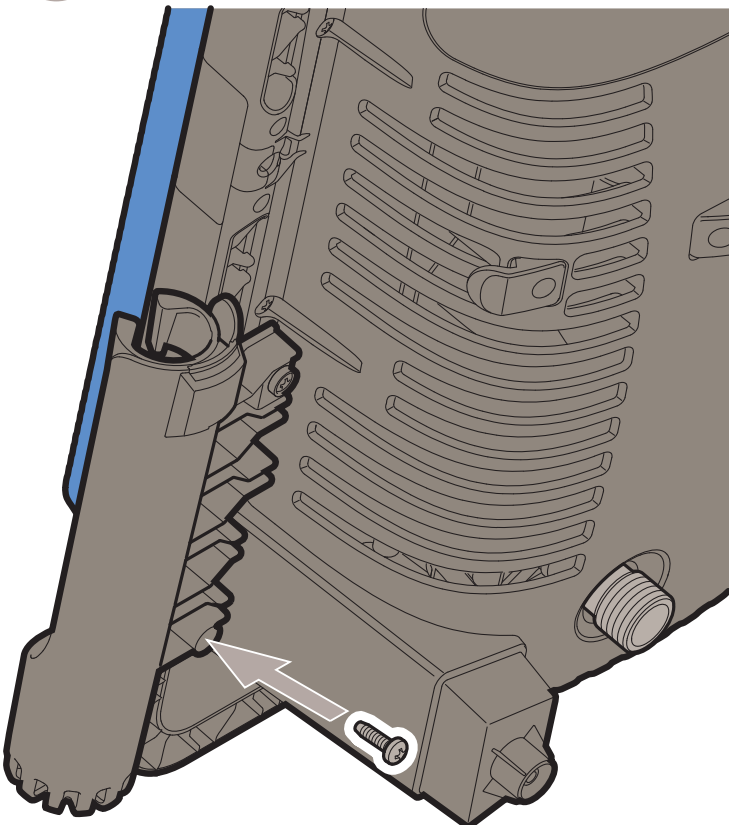

## Quick Start Guide High Pressure Washer Core 140 In Hand Powercontrol

Caution: Read the instructions before using the machine

Core 140 In Hand Powercontrol

A

1

2

3

4