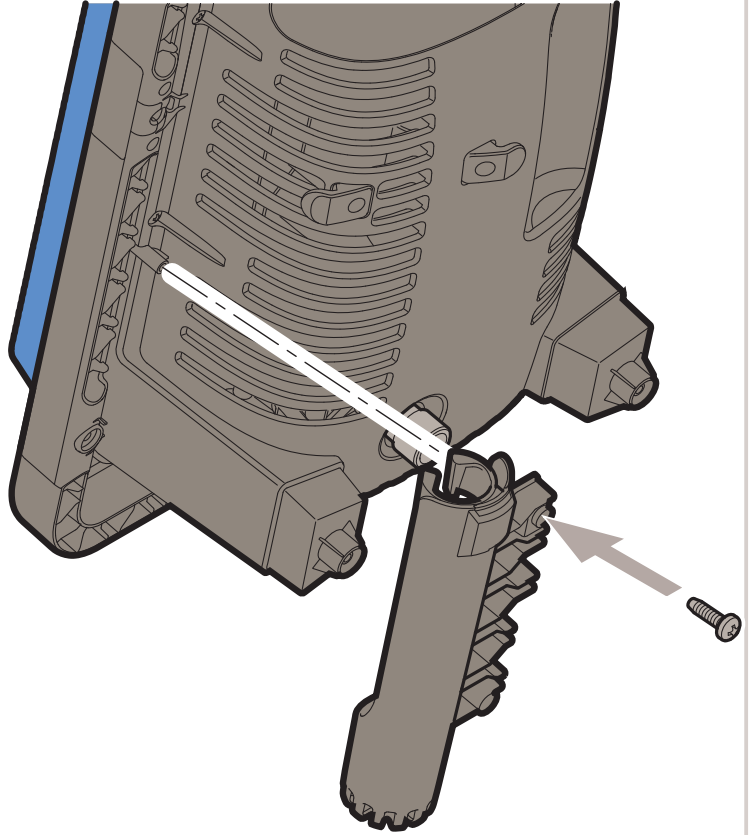

## Quick Start Guide High Pressure Washer Core 140 In Hand Powercontrol

Caution: Read the instructions before using the machine

Core 140 In Hand Powercontrol

A

1

2

3

4