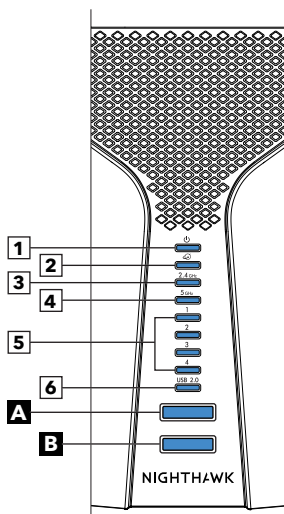

3 Explore

Check out everything you can do on the Nighthawk app! Run a speed test, pause the Internet, see all the connected devices, and more.

NIGHTHAWK

Contents

Router

Antenna x 2

Ethernet Cable

Power Adapter
(varies by region)

Overview

- | | | | |
|---------------------------|--------------------------------------|-----------------------------|------------------------------|
| 1 Power LED | 5 Ethernet Ports 1-4 LEDs | C Nano SIM Slot | G Power Connector |
| 2 Internet LED | 6 USB 2.0 LED | D USB 2.0 Port | H Power On/Off Button |
| 3 2.4 GHz WiFi LED | A WiFi On/Off Button with LED | E Ethernet Ports 1-4 | I Reset Button |
| 4 5 GHz WiFi LED | B WPS Button with LED | F WAN Port | |