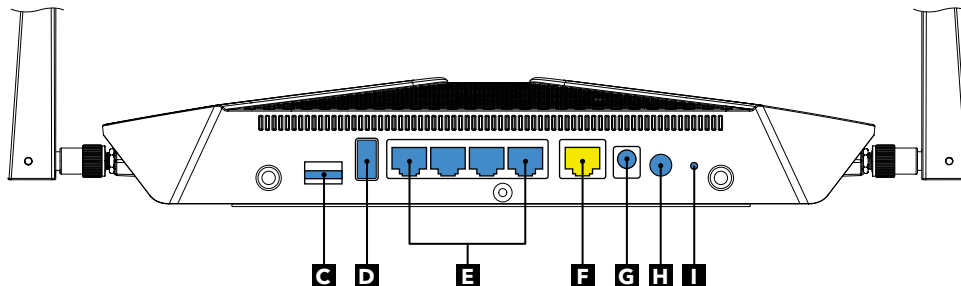

3 Explore

Check out everything you can do on the Nighthawk app! Run a speed test, pause the Internet, see all the connected devices, and more.

NIGHTHAWK

Contents

Router

Antenna x 2

Ethernet Cable

Power Adapter
(varies by region)

Overview

- | | | | |
|---------------------------|--------------------------------------|-----------------------------|------------------------------|
| 1 Power LED | 5 Ethernet Ports 1-4 LEDs | C Nano SIM Slot | G Power Connector |
| 2 Internet LED | 6 USB 2.0 LED | D USB 2.0 Port | H Power On/Off Button |
| 3 2.4 GHz WiFi LED | A WiFi On/Off Button with LED | E Ethernet Ports 1-4 | I Reset Button |
| 4 5 GHz WiFi LED | B WPS Button with LED | F WAN Port | |