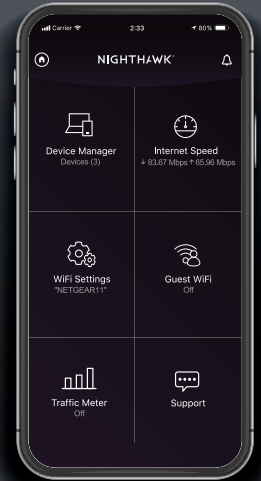

Quick Start

1 Download

On your mobile phone, download the Nighthawk app, available on Google Play and the Apple App Store, or go to nighthawk-app.com.

2 Install

Open the Nighthawk app and follow the step-by-step instructions to set up your router.

3 Explore

Check out everything you can do on the Nighthawk app! Run a speed test, pause the Internet, see all the connected devices, and more.

NIGHTHAWK

Contents

Router

Antenna x 2

Ethernet Cable

Power Adapter
(varies by region)