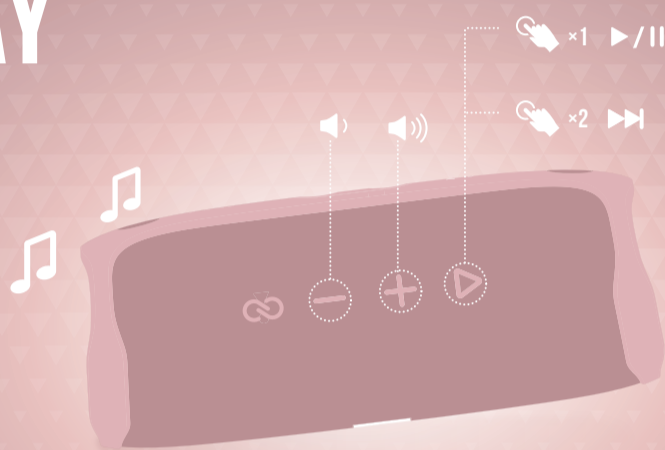

QUICK START GUIDE

FLIP 5

BC

WHAT'S IN THE BOX

BLUETOOTH PAIRING

PLAY

1.

2.

JBL CONNECT

USE THE JBL CONNECT APP FOR SPEAKER CONFIGURATION AND SOFTWARE UPGRADE.

CHARGING

USB

WATERPROOF IPX7

30 MINS

TECH SPEC

BLUETOOTH® VERSION:	4.2
SUPPORT:	A2DP V1.3, AVRCP V1.6
TRANSDUCER:	44 X 80MM
RATED POWER:	20W RMS
FREQUENCY RESPONSE:	65HZ – 20KHZ
SIGNAL-TO-NOISE RATIO:	> 80DB
BATTERY TYPE:	LITHIUM-ION POLYMER 17.28WH (EQUIVALENT TO 3.6V, 4800MAH)
BATTERY CHARGE TIME:	2.5 HOURS (5V/3A)
MUSIC PLAYTIME:	UP TO 12 HOURS (VARIES BY VOLUME LEVEL AND AUDIO CONTENT)
BLUETOOTH® TRANSMITTER POWER:	0 – 11DBM
BLUETOOTH® TRANSMITTER FREQUENCY RANGE:	2.402 – 2.480GHZ
BLUETOOTH® TRANSMITTER MODULATION:	GFSK, π/4 DQPSK, 8DPSK
DIMENSION (W x D x H):	181 X 69 X 74MM
WEIGHT:	540G