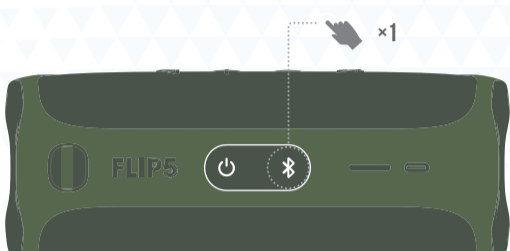

QUICK START GUIDE

FLIP 5

BC

WHAT'S IN THE BOX

BLUETOOTH PAIRING

PLAY

1.

2.

JBL CONNECT

USE THE JBL CONNECT APP FOR SPEAKER CONFIGURATION AND SOFTWARE UPGRADE.

CHARGING

USB

WATERPROOF IPX7

30 MINS

TECH SPEC

BLUETOOTH® VERSION:	4.2
SUPPORT:	A2DP V1.3, AVRCP V1.6
TRANSDUCER:	44 X 80MM
RATED POWER:	20W RMS
FREQUENCY RESPONSE:	65HZ – 20KHZ
SIGNAL-TO-NOISE RATIO:	> 80DB
BATTERY TYPE:	LITHIUM-ION POLYMER 17.28WH (EQUIVALENT TO 3.6V, 4800MAH)
BATTERY CHARGE TIME:	2.5 HOURS (5V/3A)
MUSIC PLAYTIME:	UP TO 12 HOURS (VARIES BY VOLUME LEVEL AND AUDIO CONTENT)
BLUETOOTH® TRANSMITTER POWER:	0 – 11DBM
BLUETOOTH® TRANSMITTER FREQUENCY RANGE:	2.402 – 2.480GHZ
BLUETOOTH® TRANSMITTER MODULATION:	GFSK, π/4 DQPSK, 8DPSK
DIMENSION (W x D x H):	181 X 69 X 74MM
WEIGHT:	540G