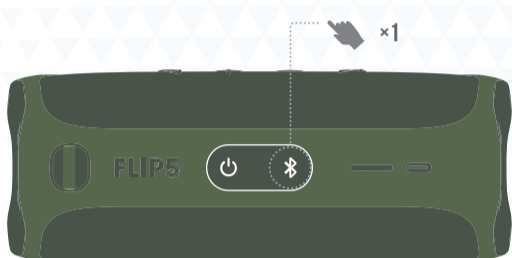

QUICK START GUIDE

FLIP 5

BC

WHAT'S IN THE BOX

BLUETOOTH PAIRING

PLAY

1.

2.

JBL CONNECT

USE THE JBL CONNECT APP FOR SPEAKER CONFIGURATION AND SOFTWARE UPGRADE.

CHARGING

USB

WATERPROOF IPX7

30 MINS

1M

TECH SPEC

BLUETOOTH® VERSION:	4.2
SUPPORT:	A2DP V1.3, AVRCP V1.6
TRANSDUCER:	44 X 80MM
RATED POWER:	20W RMS
FREQUENCY RESPONSE:	65HZ – 20KHZ
SIGNAL-TO-NOISE RATIO:	> 80DB
BATTERY TYPE:	LITHIUM-ION POLYMER 17.28WH (EQUIVALENT TO 3.6V, 4800MAH)
BATTERY CHARGE TIME:	2.5 HOURS (5V/3A)
MUSIC PLAYTIME:	UP TO 12 HOURS (VARIES BY VOLUME LEVEL AND AUDIO CONTENT)
BLUETOOTH® TRANSMITTER POWER:	0 – 11DBM
BLUETOOTH® TRANSMITTER FREQUENCY RANGE:	2.402 – 2.480GHZ
BLUETOOTH® TRANSMITTER MODULATION:	GFSK, π/4 DQPSK, 8DPSK
DIMENSION (W x D x H):	181 X 69 X 74MM
WEIGHT:	540G