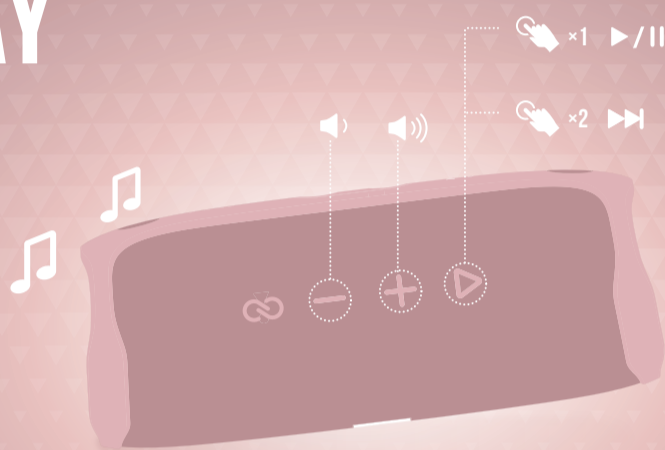

QUICK START GUIDE

FLIP 5

BC

WHAT'S IN THE BOX

BLUETOOTH PAIRING

PLAY

1.

2.

JBL CONNECT

USE THE JBL CONNECT APP FOR SPEAKER CONFIGURATION AND SOFTWARE UPGRADE.

CHARGING

USB

WATERPROOF IPX7

30 MINS

1M

TECH SPEC

BLUETOOTH® VERSION:	4.2
SUPPORT:	A2DP V1.3, AVRCP V1.6
TRANSDUCER:	44 X 80MM
RATED POWER:	20W RMS
FREQUENCY RESPONSE:	65HZ – 20KHZ
SIGNAL-TO-NOISE RATIO:	> 80DB
BATTERY TYPE:	LITHIUM-ION POLYMER 17.28WH (EQUIVALENT TO 3.6V, 4800MAH)
BATTERY CHARGE TIME:	2.5 HOURS (5V/3A)
MUSIC PLAYTIME:	UP TO 12 HOURS (VARIES BY VOLUME LEVEL AND AUDIO CONTENT)
BLUETOOTH® TRANSMITTER POWER:	0 – 11DBM
BLUETOOTH® TRANSMITTER FREQUENCY RANGE:	2.402 – 2.480GHZ
BLUETOOTH® TRANSMITTER MODULATION:	GFSK, π/4 DQPSK, 8DPSK
DIMENSION (W x D x H):	181 X 69 X 74MM
WEIGHT:	540G