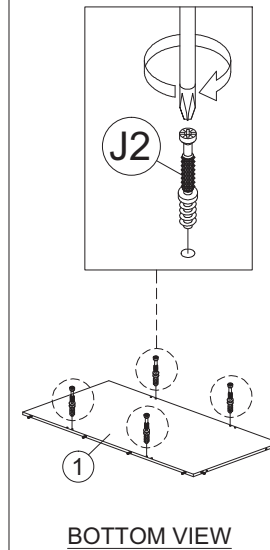

ASSEMBLY INSTRUCTION

MODEL : WR 80096-S5V - ELLA KLEERKAST / ARMOIRE 2 D/P / 2 DOORS WARDROBE

HARDWARE	A	B	C	D	E	F	G	G1	G2	H	I	J	J1	J2	K	K1	K2	L	M	N	O	P	Q
	PLASTIC DOWEL M8X25 1X32	CB SCREW M3.5X16 1X36	CB SCREW M4X25 1X8	CSK CAP M6X40 1X4	V-BRACKET 1X2	PYRAMID ANGLE CORNER BLOCK 1X8	HANDLE FZ 23187 (128MM) - METAL 1X2	HANDLE FZ 23187 (128MM) - METAL 1X2	HANDLE SCREW M4X24 1X4	HINGES (INSIDE) 1/2" 1X8	PLASTIC PIN 1X6	MINIFIX 5654 16 SETS	MINIFIX 5654 16 SETS	MINIFIX 5654 16 SETS	Q-FIT VB3500 24 SETS	Q-FIT VB3500 24 SETS	Q-FIT VB3500 24 SETS	CAP 1X16	ALLEN KEY 1X1	CHROME PIPE (535MM) 1X1	PLASTIC CORNER BLOCK 1X4	CB SCREW M4X20 1X16	POWER NAIL 1/2" 1X18

PARTS LIST

STEP 1

STEP 2

STEP 3

STEP 4

STEP 5

STEP 6