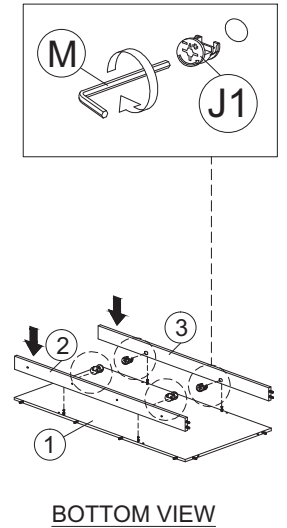

ASSEMBLY INSTRUCTION

MODEL : WR 80096-S5V - ELLA KLEERKAST / ARMOIRE 2 D/P / 2 DOORS WARDROBE

HARDWARE	A	B	C	D	E	F	G	G1	G2	H	I	J	J1	J2	K	K1	K2	L	M	N	O	P	Q
	PLASTIC DOWEL M8X25 1X32	CB SCREW M3.5X16 1X36	CB SCREW M4X25 1X8	CSK CAP M6X40 1X4	V-BRACKET 1X2	PYRAMID ANGLE CORNER BLOCK 1X8	HANDLE FZ 23187 (128MM) - METAL 1X2	HANDLE FZ 23187 (128MM) - METAL 1X2	HANDLE SCREW M4X24 1X4	HINGES (INSIDE) 1/2" 1X8	PLASTIC PIN 1X6	MINIFIX 5654 16 SETS	MINIFIX 5654 16 SETS	MINIFIX 5654 16 SETS	Q-FIT VB3500 24 SETS	Q-FIT VB3500 24 SETS	Q-FIT VB3500 24 SETS	CAP 1X16	ALLEN KEY 1X1	CHROME PIPE (535MM) 1X1	PLASTIC CORNER BLOCK 1X4	CB SCREW M4X20 1X16	POWER NAIL 1/2" 1X18

PARTS LIST

STEP 1

STEP 2

STEP 3

STEP 4

STEP 5

STEP 6