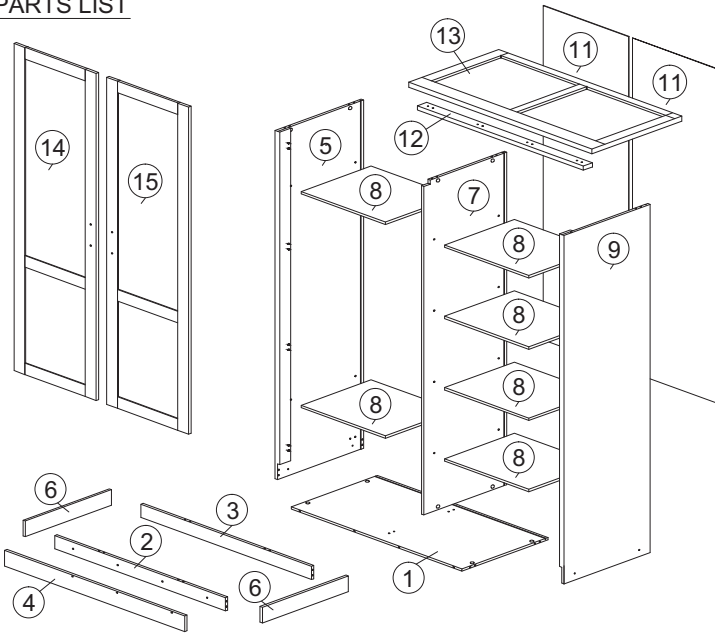

# ASSEMBLY INSTRUCTION

MODEL : WR 80096-S5V - ELLA KLEERKAST / ARMOIRE 2 D/P / 2 DOORS WARDROBE

HARDWARE	A	B	C	D	E	F	G	G1	G2	H	I	J	J1	J2	K	K1	K2	L	M	N	O	P	Q
	PLASTIC DOWEL M8X25 1X32	CB SCREW M3.5X16 1X36	CB SCREW M4X25 1X8	CSK CAP M6X40 1X4	V-BRACKET 1X2	PYRAMID ANGLE CORNER BLOCK 1X8	HANDLE FZ 23187 (128MM) - METAL 1X2	HANDLE FZ 23187 (128MM) - METAL 1X2	HANDLE SCREW M4X24 1X4	HINGES (INSIDE) 1/2" 1X8	PLASTIC PIN 1X6	MINIFIX 5654 16 SETS	MINIFIX 5654 16 SETS	MINIFIX 5654 16 SETS	Q-FIT VB3500 24 SETS	Q-FIT VB3500 24 SETS	Q-FIT VB3500 24 SETS	CAP 1X16	ALLEN KEY 1X1	CHROME PIPE (535MM) 1X1	PLASTIC CORNER BLOCK 1X4	CB SCREW M4X20 1X16	POWER NAIL 1/2" 1X18

## PARTS LIST