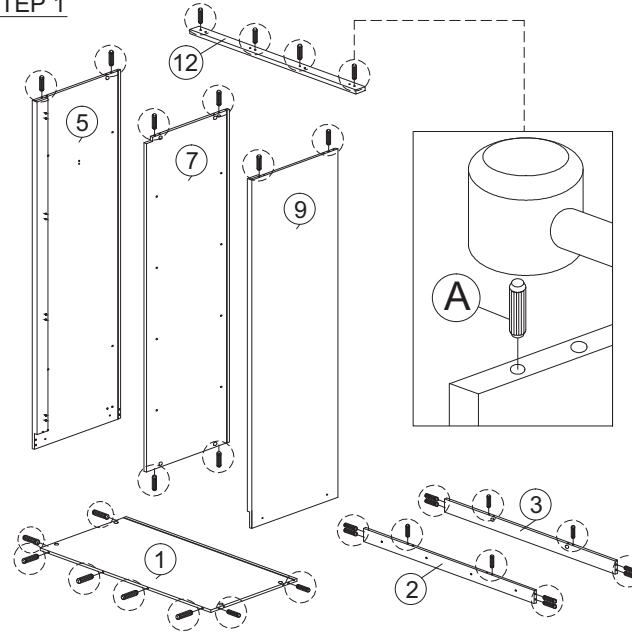

ASSEMBLY INSTRUCTION

MODEL : WR 80096-S5V - ELLA KLEERKAST / ARMOIRE 2 D/P / 2 DOORS WARDROBE

HARDWARE	A	B	C	D	E	F	G	G1	G2	H	I	J	J1	J2	K	K1	K2	L	M	N	O	P	Q
	PLASTIC DOWEL M8X25 1X32	CB SCREW M3.5X16 1X36	CB SCREW M4X25 1X8	CSK CAP M6X40 1X4	V-BRACKET 1X2	PYRAMID ANGLE CORNER BLOCK 1X8	HANDLE FZ 23187 (128MM) - METAL 1X2	HANDLE FZ 23187 (128MM) - METAL 1X2	HANDLE SCREW M4X24 1X4	HINGES (INSIDE) 1/2" 1X8	PLASTIC PIN 1X6	MINIFIX 5654 16 SETS	MINIFIX 5654 16 SETS	MINIFIX 5654 16 SETS	Q-FIT VB3500 24 SETS	Q-FIT VB3500 24 SETS	Q-FIT VB3500 24 SETS	CAP 1X16	ALLEN KEY 1X1	CHROME PIPE (535MM) 1X1	PLASTIC CORNER BLOCK 1X4	CB SCREW M4X20 1X16	POWER NAIL 1/2" 1X18

PARTS LIST

STEP 1

STEP 2

STEP 3

STEP 4

STEP 5

STEP 6