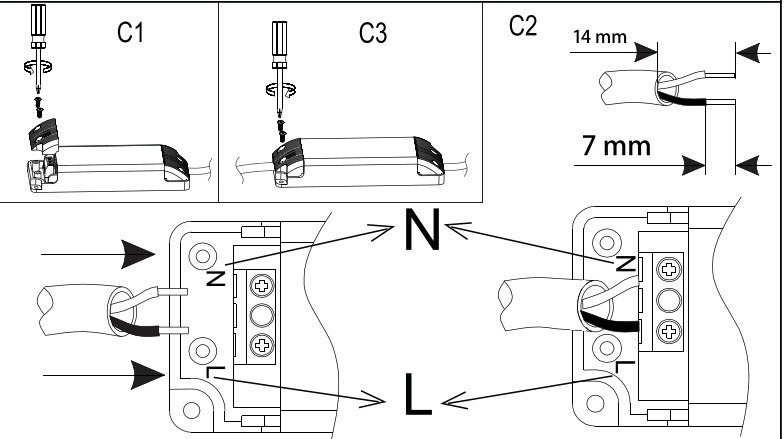

EGLO

LED panel light

Art.-Nr.: 94523/94525

A

B

C

D

E