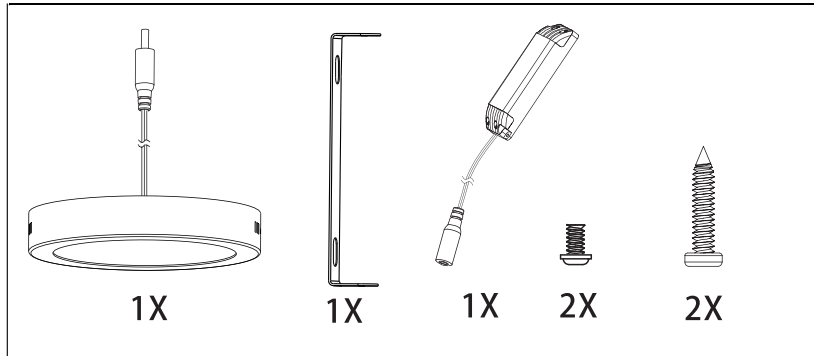

EGLO

LED panel light

Art.-Nr.: 94523/94525

A

B

C

D

E