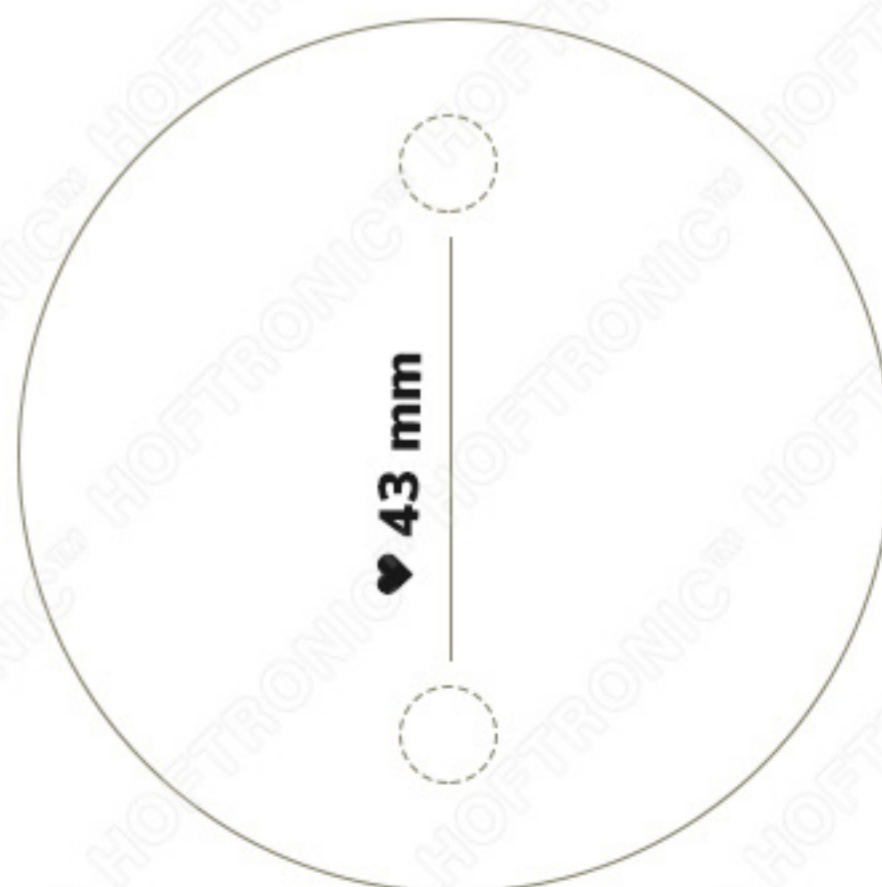

22 mm

HOFTRONIC™
LED Wall Light Mason SS
SKU:4402211
POWER:GU10 MAX35W
AC100-240V,50/60Hz
CE  Made in PRC

**Cable inlet
Max: 15 mm**

**diameter
(Ø): 8 mm**

▼ 43 mm