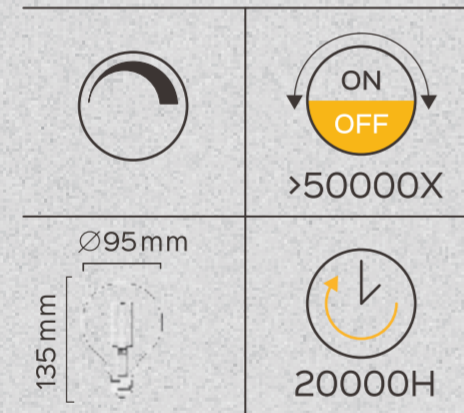

106*106*158mm

LED Filament G95
40W=5W 450LM E27

LED Filament G95
5WATT 450LUMEN

G95 E27 5W 450LM 2200K
Gold Dimmable

01089

450
LUMEN
40W=5WATT
220-240VOLT

F
BEAM ANGLE 330°
40W=5WATT
2200K
E 27
CRI>80

Re-order? Go to
www.luedd.com
and use article number 01089