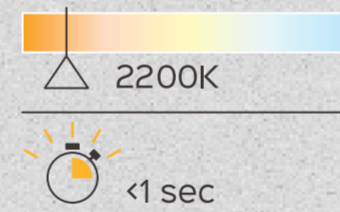

106*106*158mm

LED Filament G95
40W=5W 450LM E27

LED Filament G95
5WATT 450LUMEN

G95 E27 5W 450LM 2200K
Gold Dimmable

01089

450
LUMEN
40W=5WATT
220-240VOLT

F
BEAM ANGLE 330°
40W=5WATT
2200K
E 27
CRI>80

Re-order? Go to
www.luedd.com
and use article number 01089