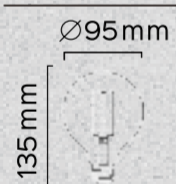

106*106*158mm

LED Filament G95
40W=5W 470LM E27

LED Filament G95
5WATT 470LUMEN

G95 E27 5W 470Lm 2700K
Clear Dimmable

02093

470
LUMEN
40W=5WATT
220-240VOLT

F
BEAM ANGLE 330°
40W=5WATT
2700K
E27
CRI>80

Re-order? Go to
www.luedd.com
and use article number 02093