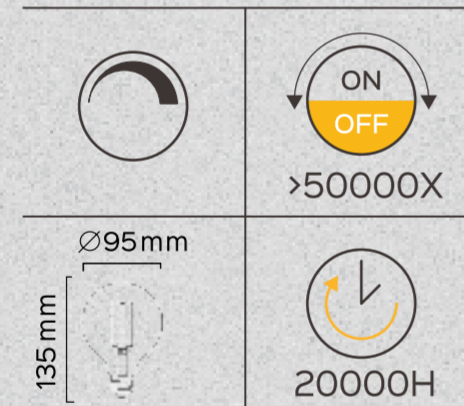

106*106*158mm

LED Filament G95
40W=5W 470LM E27

LED Filament G95
5WATT 470LUMEN

G95 E27 5W 470Lm 2700K
Clear Dimmable

02093

470
LUMEN
40W=5WATT
220-240VOLT

F
BEAM ANGLE 330°
40W=5WATT
2700K
E27
CRI>80

Re-order? Go to
www.luedd.com
and use article number 02093