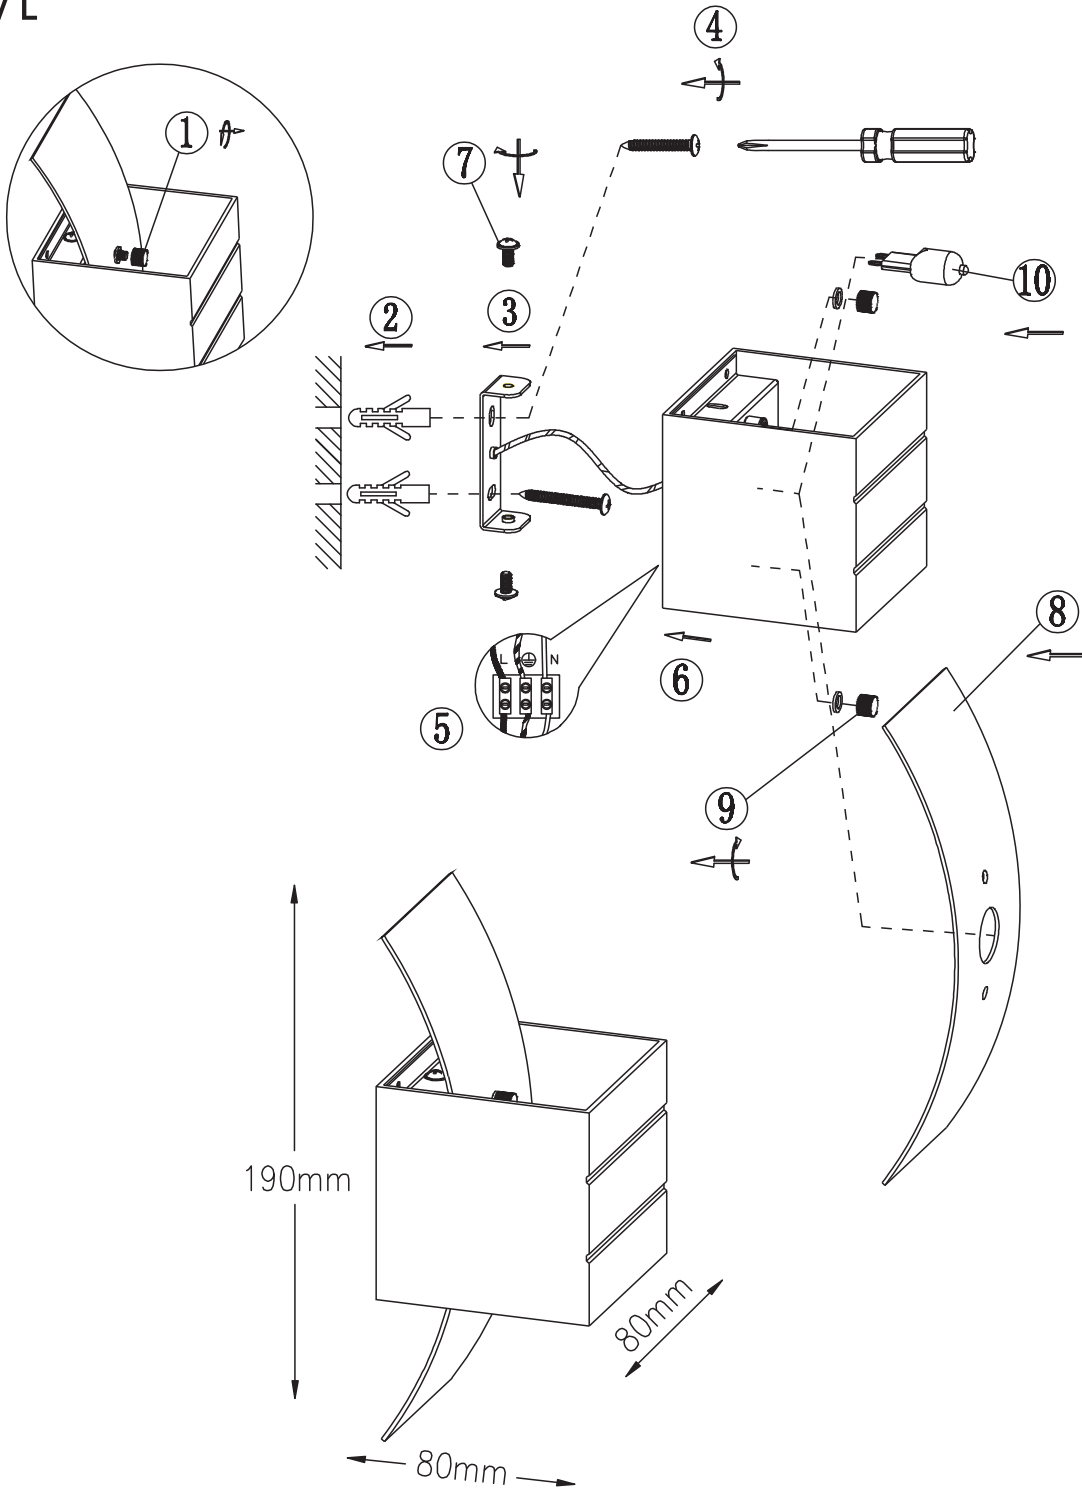

INSTRUCTION MANUAL

Amy WL

---Suitability for use "indoors", the related ambient temperature is 25°C