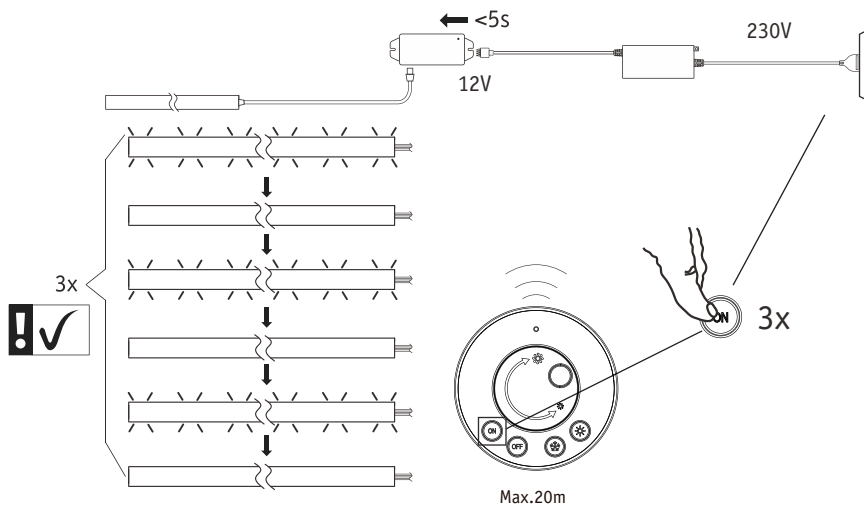

## Code Matching

(Press the "ON" button one time within 5s of connecting to the controller)

One remote control can control countless controller (99946/99947/99948), but a controller (99946/99947/99948) can be only controlled by 4 pcs remote control.

## Code Clearing

(Press the "NO" button three times within 5s of cancelling the connection to the controller)

Hiermit erklärt Paulmann Licht, dass der Funkanlagentyp Art.-Nr.: 999.46/999.47/999.48 der Richtlinie 2014/53/EU entspricht. Der vollständige