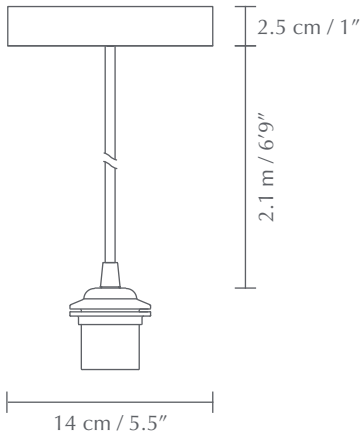

CREATE YOUR OWN LIGHTING SOLUTION

This modern and minimal cord set consists of 2.1 meters of textile cord, a canopy and an E27 socket. Available in a black or white finish, add our Idea LED bulb and UIMAGE lampshade to create your own unique lighting solution that compliments your home.

Find more info on our website umage.com

Colour variations

white
(RAL: 9003)

black
(RAL: 9005)