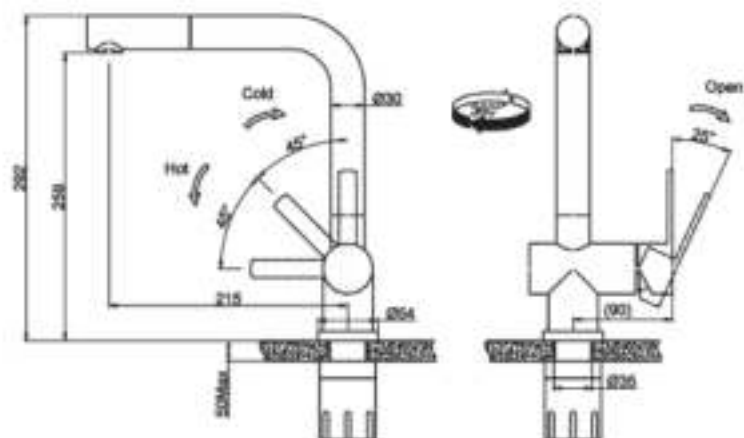

## 4. Onderdelen

No.	Components Name
34	Spiral Spring
33	Full out Flexible hose
32	Seal Rubber
31	Gasket
30	Connector Screw
29	Connector Cover
28	Seal Ring
27	O Plastic
26	Sprayer Cover MSA
25	Staple Plate
24	O plastic
23	Bottom Staple Plate
22	Handle body
21	Handle
20	Screw
19	Cartridge Cover 2
18	Cartridge Cover 1
17	Cartridge
16	Body
15	Down Spout pipe Set
14	Up Spout pipe Set
13	Screw
12	Spout Pipe
11	Screw
10	Plastic Cover
9	Seal
8	Hose
7	Gasket
6	Screw
5	Plastic sprayer
4	Plastic sprayer cover
3	Gasket
2	Keelbar
1	Water Spout head