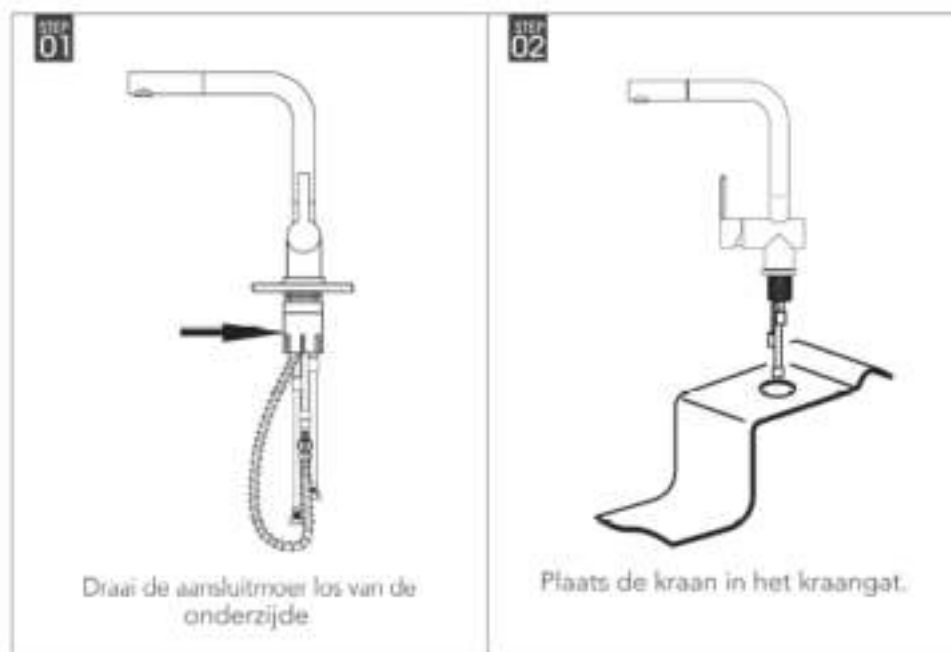

6. Installatie