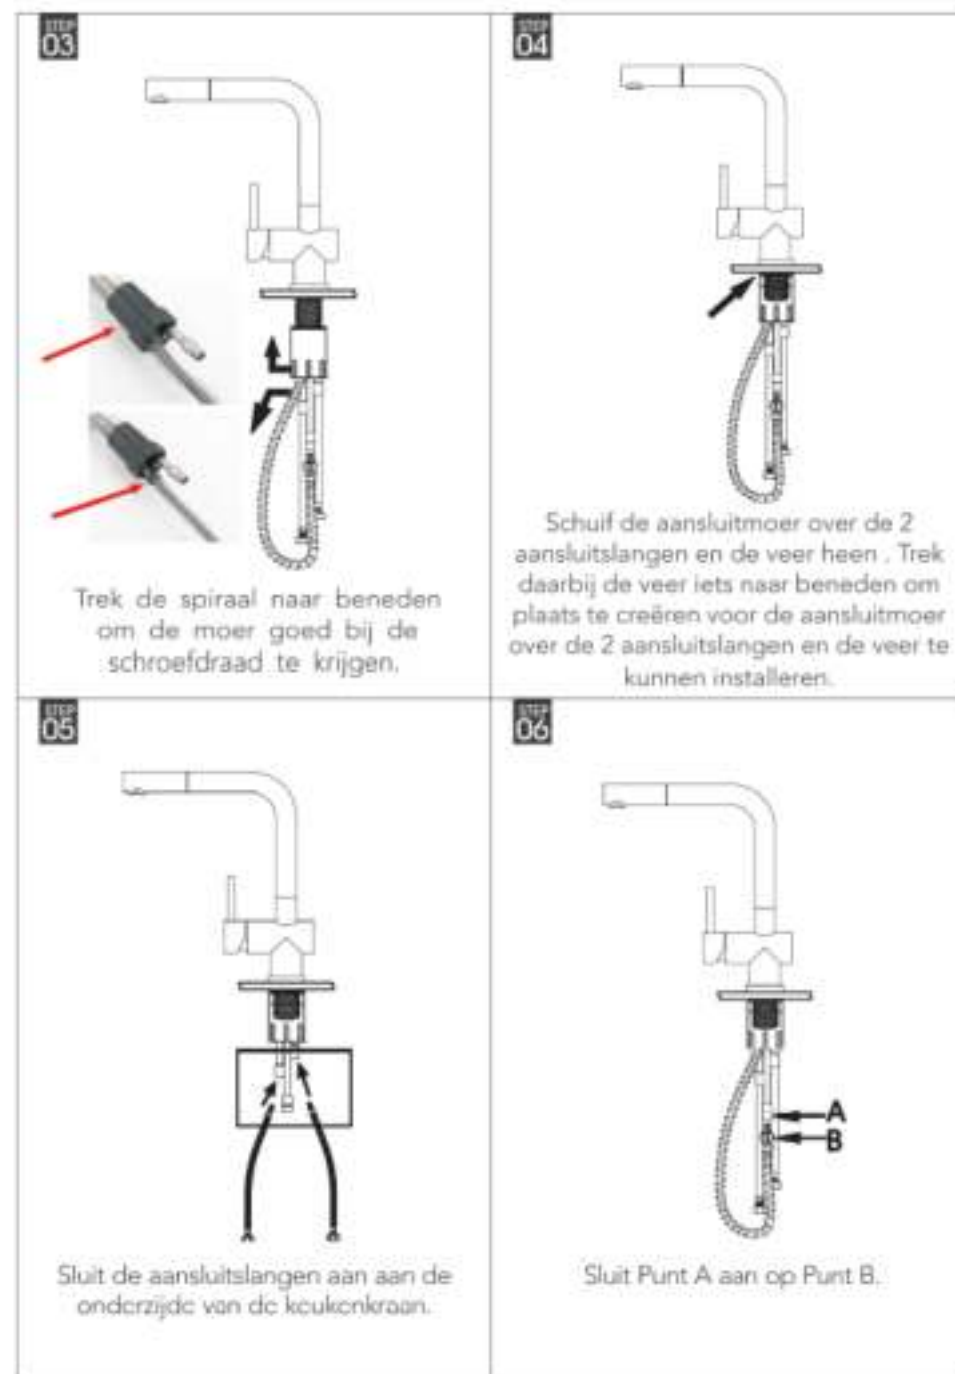

6. Installatie