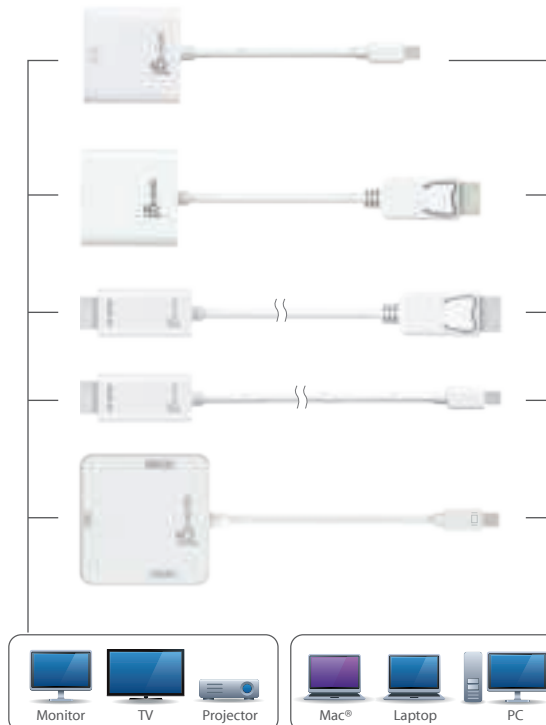

STOP!

TECHNICAL SUPPORT

Customer Service : **888-988-0488**

Technical Support : **888-689-4088**

Email : **service@jscrate.com**

Service Hours : **Mon. - Fri. 10:00 - 18:00 E.S.T**