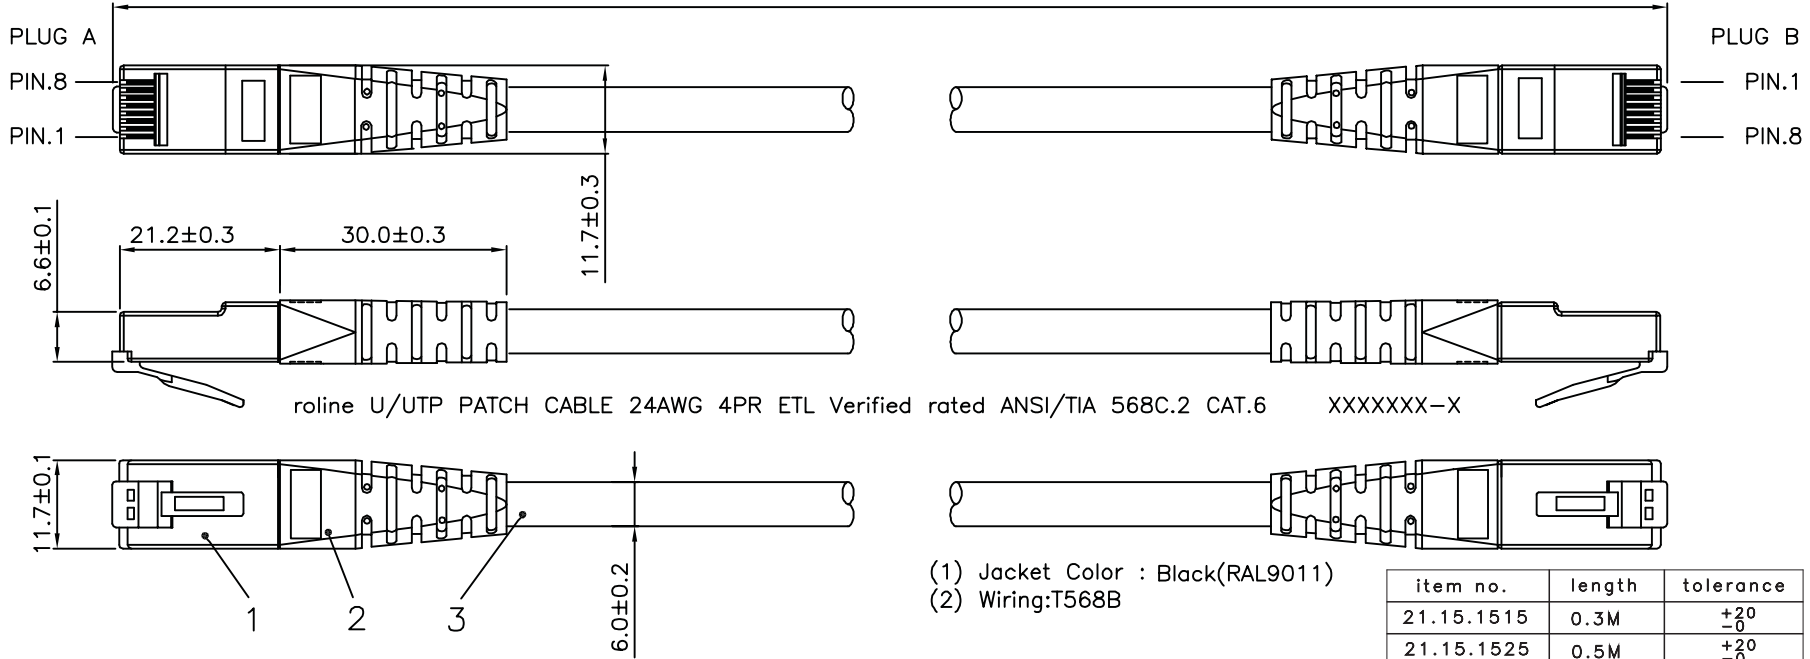

1 2 3 4 5 6

Total length (optional)

roline U/UTP PATCH CABLE 24AWG 4PR ETL Verified rated ANSI/TIA 568C.2 CAT.6 XXXXXX-X

- (1) Jacket Color : Black(RAL9011)
- (2) Wiring:T568B

item no.	length	tolerance
21.15.1515	0.3M	+20 -0
21.15.1525	0.5M	+20 -0
21.15.1535	1M	+20 -0
21.15.0928	1.5M	+20 -0
21.15.1545	2M	+20 -10
21.15.1555	3M	+20 -10
21.15.1565	5M	+30 -20
21.15.1575	7M	+30 -20
21.15.1585	10M	+30 -20
21.15.1595	15M	+30 -20
21.15.1605	20M	+70 -30

Specification :

- Material :
1. RJ45 Plug :
    - 1-1. Housing : Polycarbonate, Transparent color.
    - 1-2. Contact material : Phosphor Bronze with 50-60 micro-inch Nickel plated.
    - 1-3. Contact finished : Min. 50 micro-inch Gold plated.
  2. Molding: PVC.
  3. Cable :
    - 3-1. Jacket : PVC.
    - 3-2. Conductor : 24 AWG stranded copper.
    - 3-3. Isolation : PE.
    - 3-4. Isolation Cross Bar for 4 pairs : PE.
  4. Cable structure : U/UTP, 4 twisted pair with Cross Bar.
  5. Minimum Bending Radius: 50mm

item no	21.15.1515	21.15.1525	21.15.1535	21.15.0928	21.15.1545
	21.15.1555	21.15.1565	21.15.1575	21.15.1585	21.15.1595
Desc	ROLINE Cat 6 U/UTP Patch Cord,Black				
"#": Matching DIM.	DRAWING	23.JuL.2016	byz		
"*": Important DIM.	CHECK	23.JuL.2016	Jane		
Others General DIM.	APPROVAL	23.JuL.2016	Jaimy		
GENERAL TOLERANCE OF DIMENSIONS		DATE	NAME		
X.XXX ±0.005	SCALE	1/1 (A4)	UNIT	mm	
X.XX ±0.05			DRAWING NO.		
X.X ±0.1			DRAWING CLASSIFICATION		S
				1 OF 1	