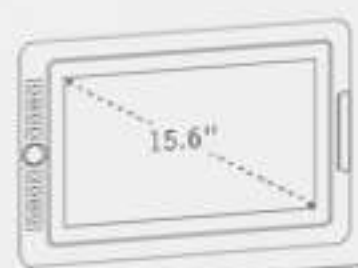

XP-PEN®

Artist 15.6 Pro

443 x 280 x 12.6 mm