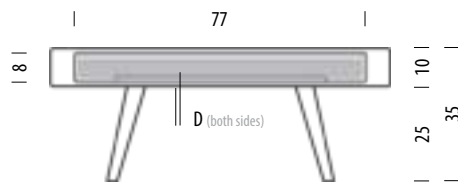

GAZZDA

Ena coffee table

Product sheet

design by
Salih Teskeredžić

Ena coffee table 90 x 90

Body / base Solid oak, Fronts MDF

Basic info

Design Salih Teskeredžić

Product size W: 90, D: 90, H: 35

Packaging W: 96, D: 96, H: 13

Volume 0,12 m³

Net weight 34,3 kg

Gross weight 36 kg

Item no. 020

Assembly 15 min / 2 persons

Internal storage	Width	Depth	Height
D - Drawer	74	34	4