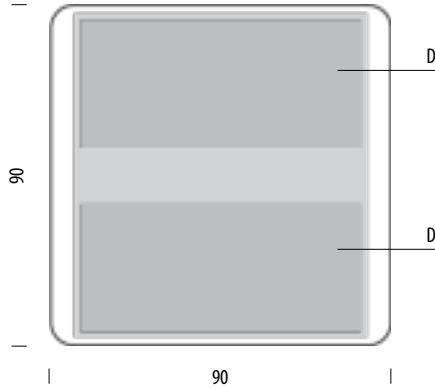

GAZZDA

Ena coffee table

Product sheet

design by
Salih Teskeredžić

Ena coffee table 90 x 90

Body / base Solid oak, Fronts MDF

Basic info

Design Salih Teskeredžić

Product size W: 90, D: 90, H: 35

Packaging W: 96, D: 96, H: 13

Volume 0,12 m³

Net weight 34,3 kg

Gross weight 36 kg

Item no. 020

Assembly 15 min / 2 persons

Internal storage	Width	Depth	Height
D - Drawer	74	34	4