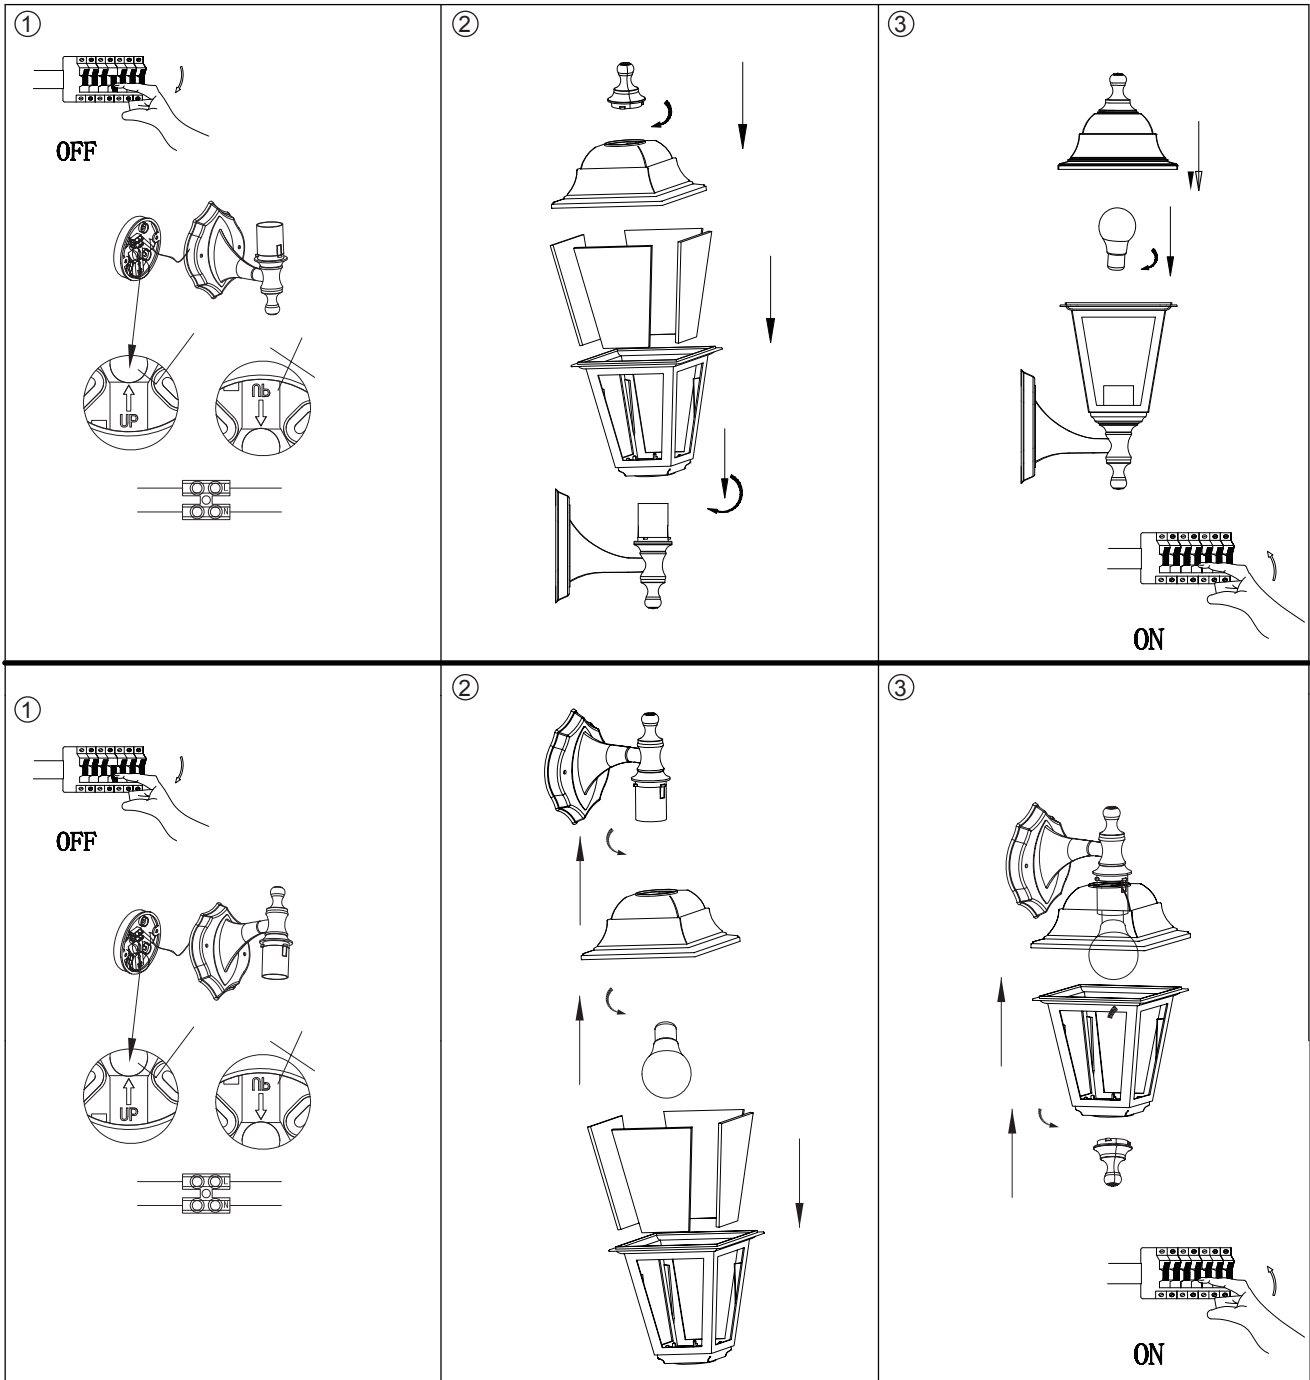

INSTRUCTION MANUAL

Capital WL Adjustable
103208 / 103209

Overall Size:

19.7CM

35CM

15CM