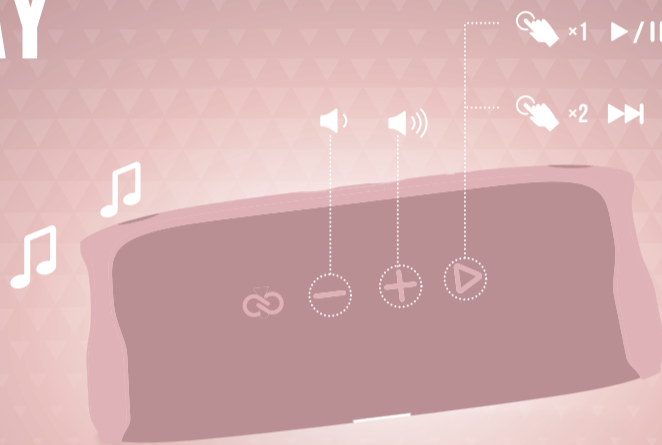

QUICK START GUIDE

FLIP 5

BC

WHAT'S IN THE BOX

BLUETOOTH PAIRING

PLAY

1.

2.

JBL CONNECT

USE THE JBL CONNECT APP FOR SPEAKER CONFIGURATION AND SOFTWARE UPGRADE.

CHARGING

USB

WATERPROOF IPX7

TECH SPEC

BLUETOOTH® VERSION:	4.2
SUPPORT:	A2DP V1.3, AVRCP V1.6
TRANSDUCER:	44 X 80MM
RATED POWER:	20W RMS
FREQUENCY RESPONSE:	65HZ – 20KHZ
SIGNAL-TO-NOISE RATIO:	> 80DB
BATTERY TYPE:	LITHIUM-ION POLYMER 17.28WH (EQUIVALENT TO 3.6V, 4800MAH)
BATTERY CHARGE TIME:	2.5 HOURS (5V/3A)
MUSIC PLAYTIME:	UP TO 12 HOURS (VARIES BY VOLUME LEVEL AND AUDIO CONTENT)
BLUETOOTH® TRANSMITTER POWER:	0 – 11DBM
BLUETOOTH® TRANSMITTER FREQUENCY RANGE:	2.402 – 2.480GHZ
BLUETOOTH® TRANSMITTER MODULATION:	GFSK, π/4 DQPSK, 8DPSK
DIMENSION (W x D x H):	181 X 69 X 74MM
WEIGHT:	540G