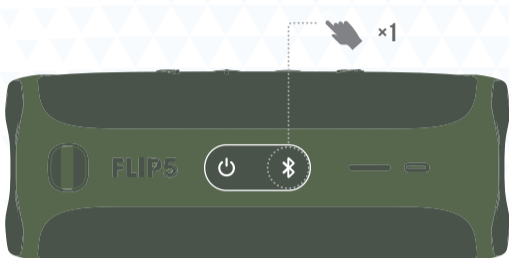

QUICK START GUIDE

FLIP 5

BC

WHAT'S IN THE BOX

BLUETOOTH PAIRING

PLAY

1.

2.

JBL CONNECT

USE THE JBL CONNECT APP FOR SPEAKER CONFIGURATION AND SOFTWARE UPGRADE.

CHARGING

USB

WATERPROOF IPX7

TECH SPEC

BLUETOOTH® VERSION:	4.2
SUPPORT:	A2DP V1.3, AVRCP V1.6
TRANSDUCER:	44 X 80MM
RATED POWER:	20W RMS
FREQUENCY RESPONSE:	65HZ – 20KHZ
SIGNAL-TO-NOISE RATIO:	> 80DB
BATTERY TYPE:	LITHIUM-ION POLYMER 17.28WH (EQUIVALENT TO 3.6V, 4800MAH)
BATTERY CHARGE TIME:	2.5 HOURS (5V/3A)
MUSIC PLAYTIME:	UP TO 12 HOURS (VARIES BY VOLUME LEVEL AND AUDIO CONTENT)
BLUETOOTH® TRANSMITTER POWER:	0 – 11DBM
BLUETOOTH® TRANSMITTER FREQUENCY RANGE:	2.402 – 2.480GHZ
BLUETOOTH® TRANSMITTER MODULATION:	GFSK, π/4 DQPSK, 8DPSK
DIMENSION (W x D x H):	181 X 69 X 74MM
WEIGHT:	540G