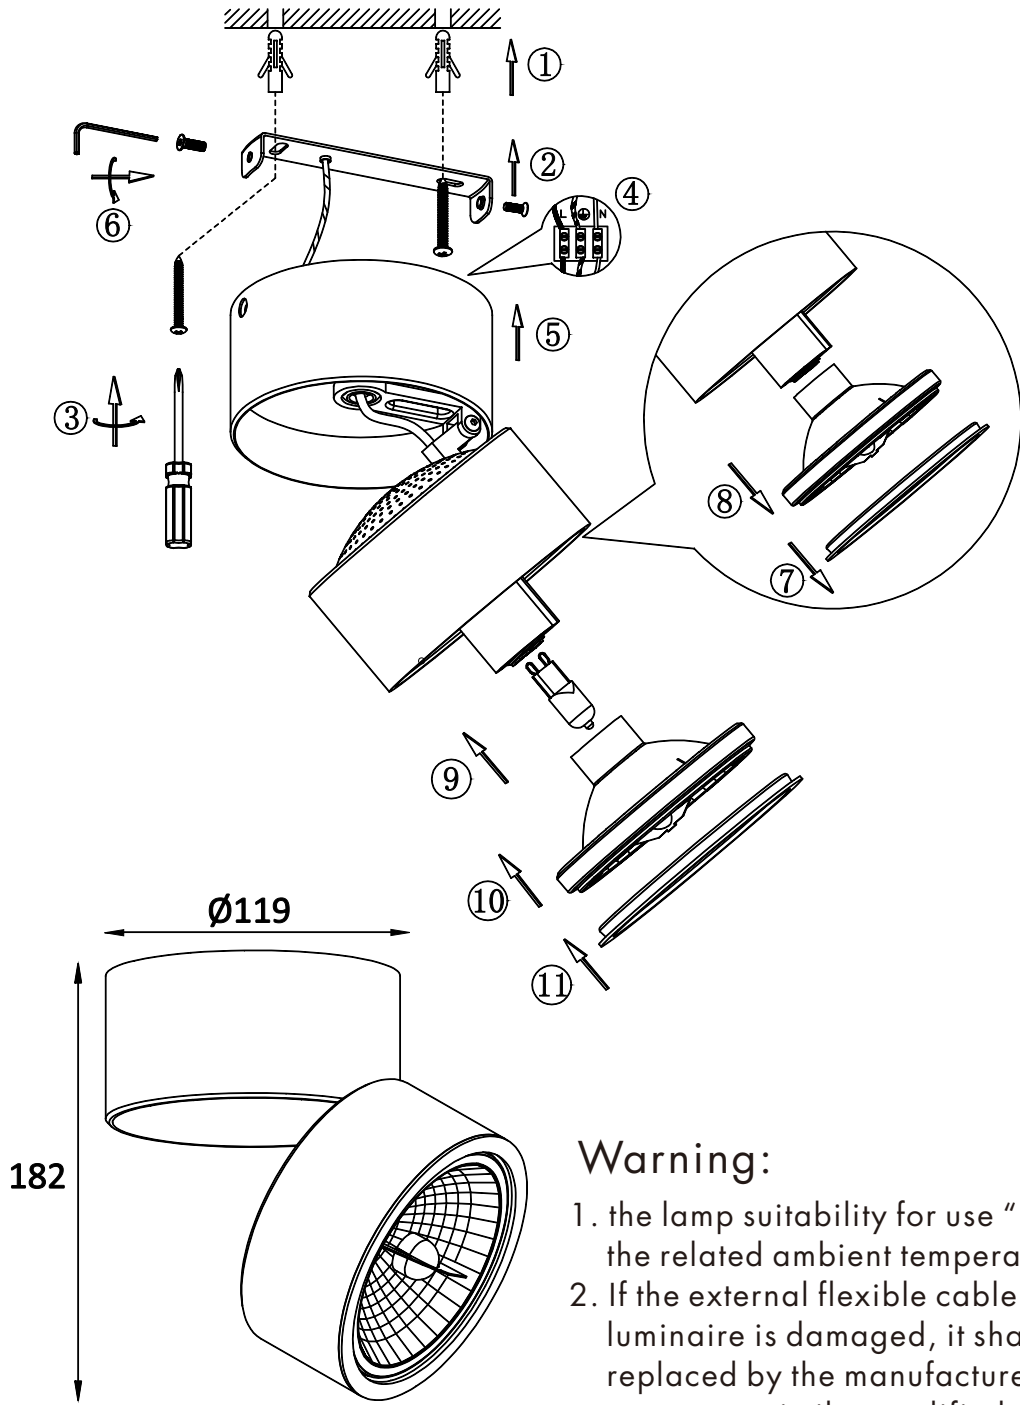

## Go SLNine 1 Round

### Warning:

1. the lamp suitability for use "indoors", the related ambient temperature is 25°C.
2. If the external flexible cable or cord of this luminaire is damaged, it shall be exclusively replaced by the manufacturer or his service agent or a similar qualified person in order to avoid a hazard.
3. The lamp shall be installed at a height of 2.5 meters or more.