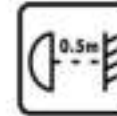

# INSTRUCTION MANUAL

Gleam WL PIR Black  
98801