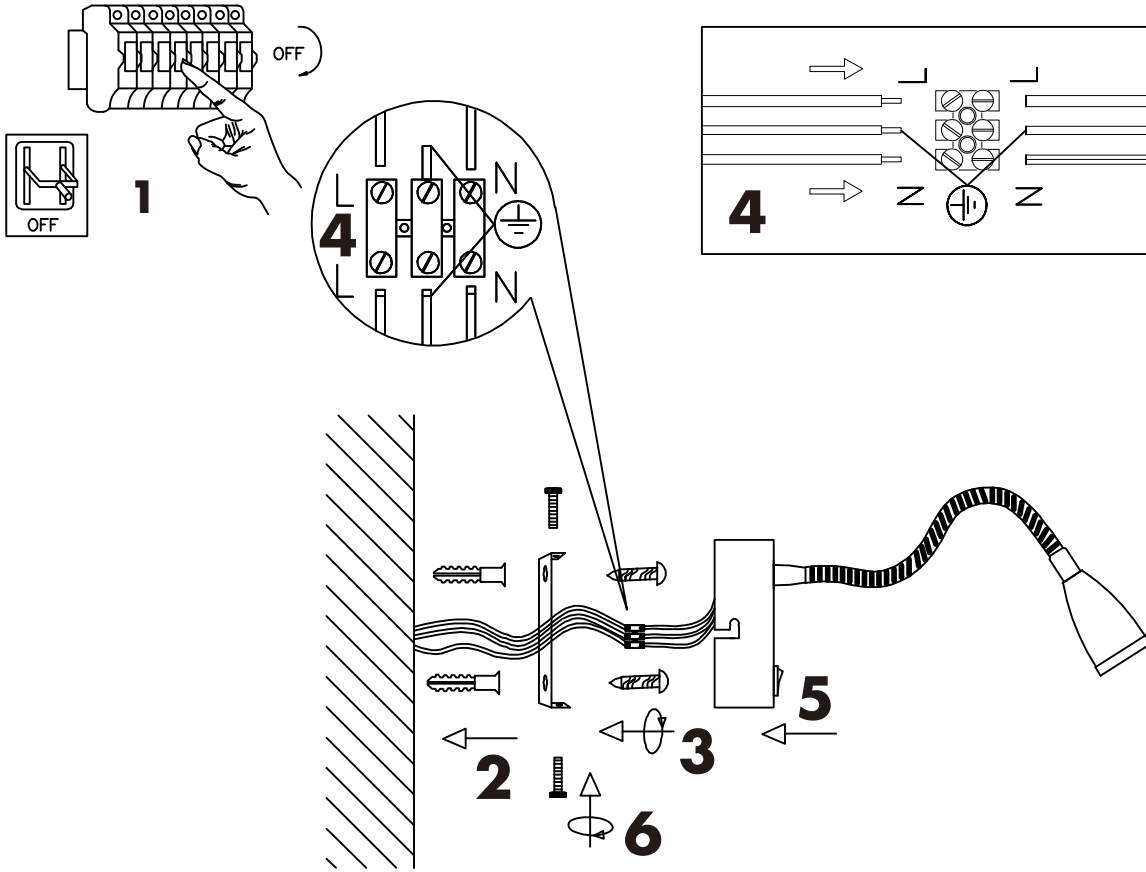

INSTRUCTION MANUAL

220-240V~
50Hz

Unchangeable
LED 1x3W
3000K
CRI>70
30000H

Flex WL

Overall size:

26CM

140	LM
3	W
3000	K
>70	CRI
30000	H