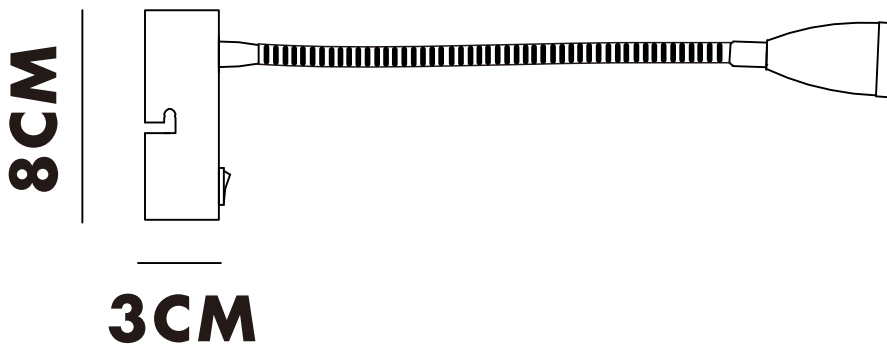

INSTRUCTION MANUAL

220-240V~
50Hz

Unchangeable
LED 1x3W
3000K
CRI>70
30000H

Flex WL

Overall size:

26CM

140	LM
3	W
3000	K
>70	CRI
30000	H