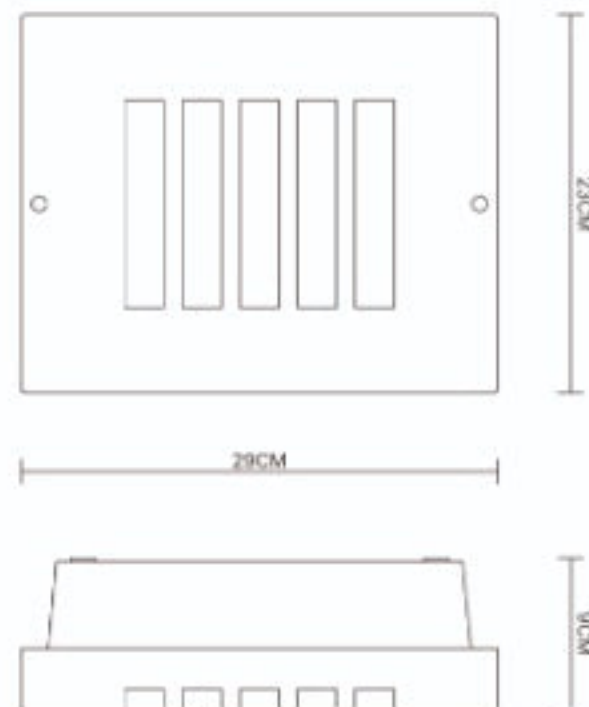

MANUEL

1140034

Excluded

- Black
- 1x E27 (excl.)
- Max. 40W
- 220-240V~60Hz

www.olucia.com
Made in China

Outdoor

Olucia
Kernreactorstraat 17
3903 LG Veenendaal
The Netherlands

2 YEAR
WARRANTY
www.olucia.com/warranty