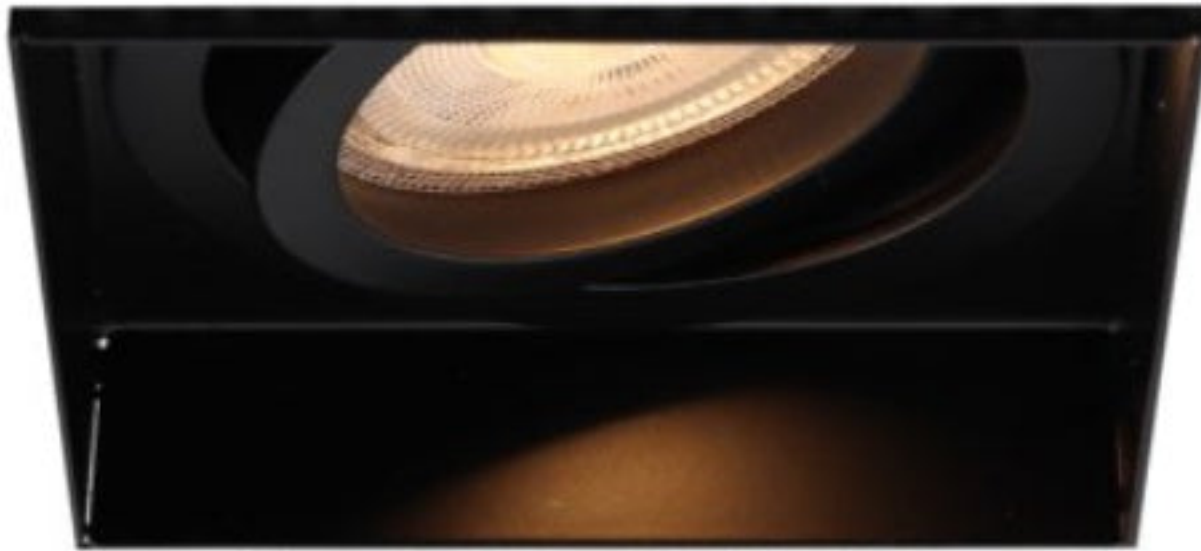

ROYCE

ART. SFC0000000C021

- COLOR: BLACK
- MAX. 25W
- INCL. GU10 AND GU5.3 HOLDER

Made in P.R.C.

Olucia

Olucia
3903 LG 17
Netherlands