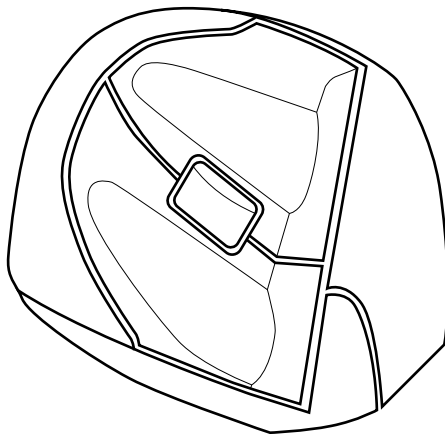

SRM

Stress Relieving Mouse

PATENT #6847352

2-YEAR WARRANTY

All ERGOFY products come with a 2-year warranty.

SALES SUPPORT

If you have questions about your recent purchase, email us:

support@ergofy.eu +31 (0)10 4702611

SUPPORT

MacOS, Windows 7, 8, 10, OS X 10.5 <

ADAPTED TO YOU. **ERGOFY**