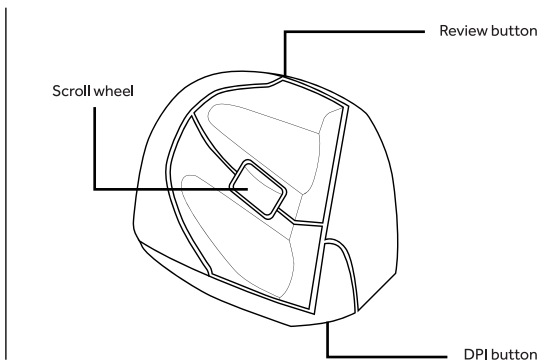

SUPPORT

MacOS, Windows 7, 8, 10, OS X 10.5 <

ADAPTED TO YOU. **ERGOFY**

SRM

Stress Relieving Mouse

SPECIFICATION

DPI ADJUSTABLE

Press on the DPI Switch button, it will switch from the present speed to another speed, 400-800-1600 DPI adjustable.

SLEEP FUNCTION

The ErgoFy SRM will start its deep sleep function to save power once it stops working for 30 minutes. Just press left or right button to activate it.

OPTICAL VERSION

It provides more precise, responsive and smooth tracing. The mouse works on any surface.