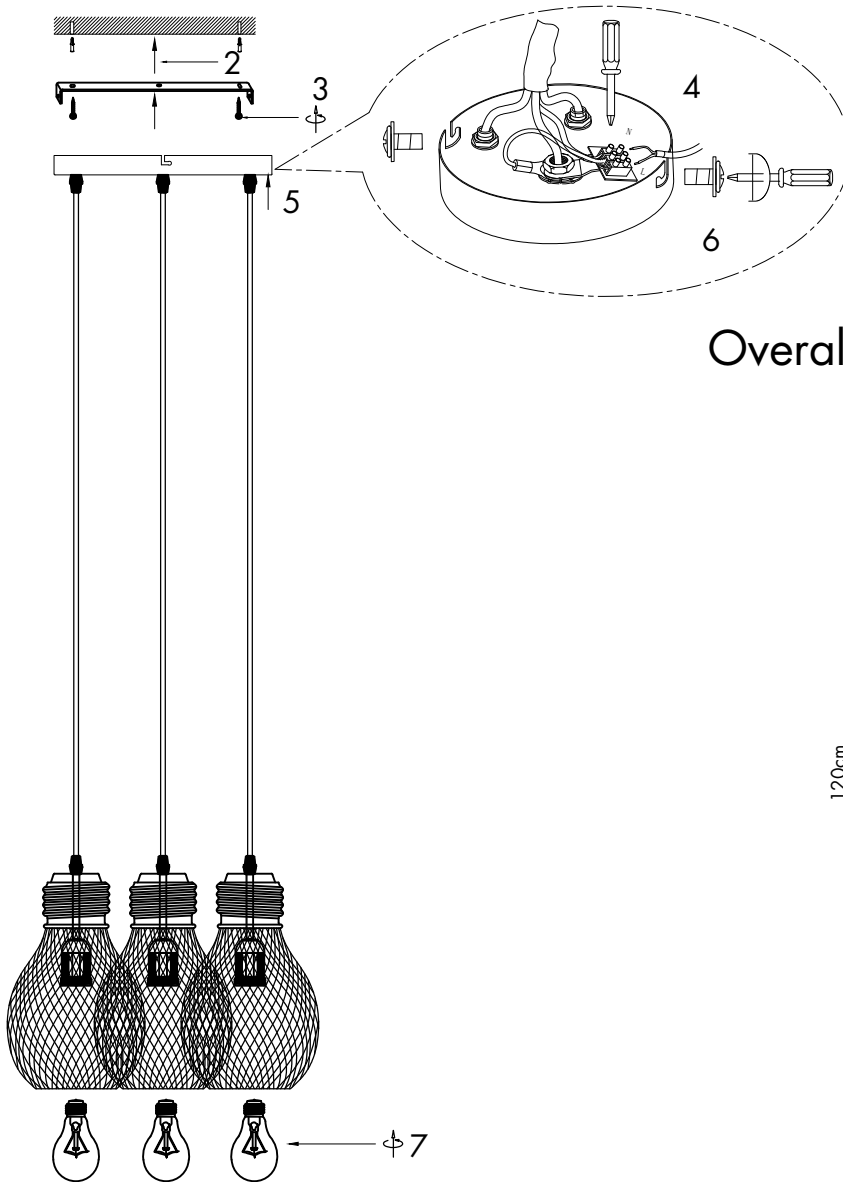

INSTRUCTION MANUAL

Raga HL Black 3 103512

Overall Sizes: