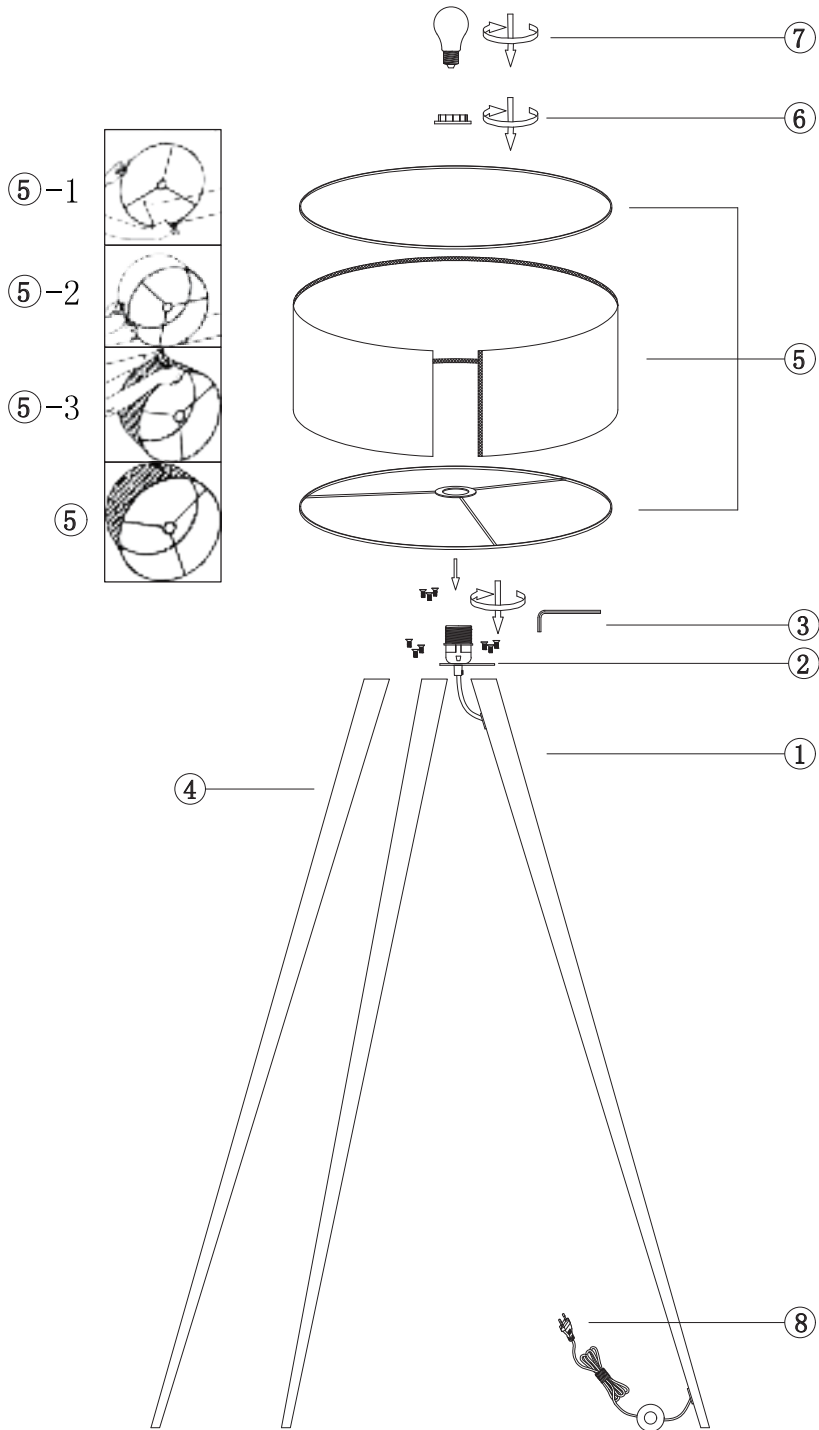

# INSTRUCTION MANUAL

220~240V  
50Hz

Max.  $\phi$ 80mm  
E27 Max. 60W

Tripe FL Black Gold  
102214

Overall Sizes: