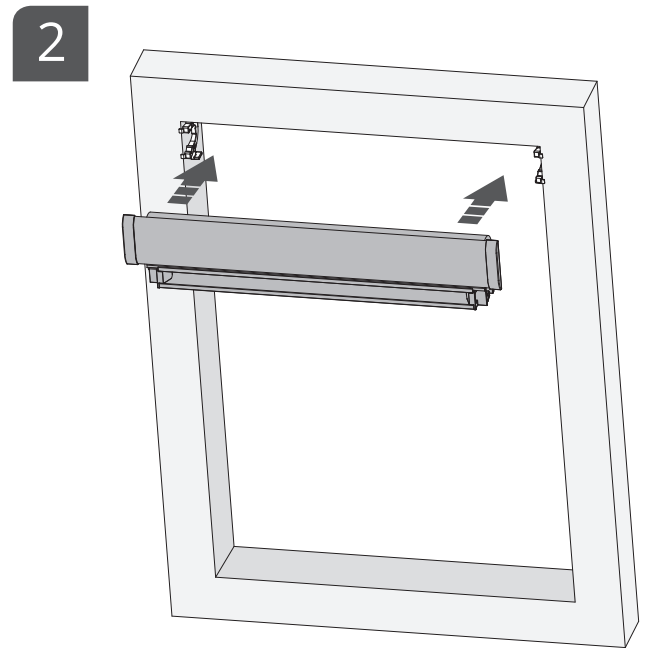

MONTAGE HANDLEIDING

Dakraam Rolgordijn

C(K)02, C(K)04, F(K)06, M(K)04, U(K)04: 8 pcs
M(K)06, S(K)06, M(K)08, U(K)08: 10 pcs
P(K)10: 12 pcs

Ø3 x 16mm

3

4

5