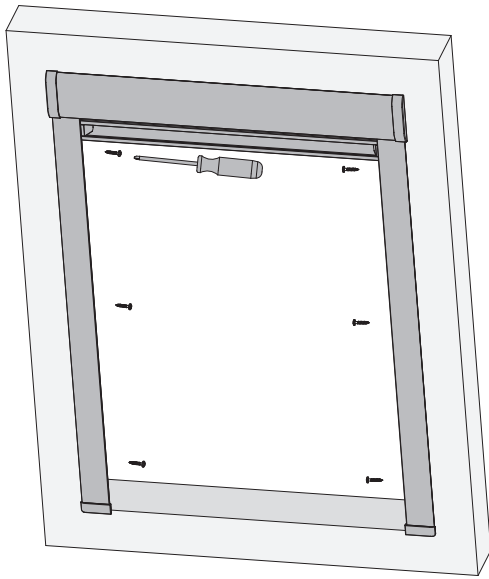

MONTAGE HANDLEIDING

Dakraam Rolgordijn

C(K)02, C(K)04, F(K)06, M(K)04, U(K)04: 8 pcs
M(K)06, S(K)06, M(K)08, U(K)08: 10 pcs
P(K)10: 12 pcs

Ø3 x 16mm

3

4

5