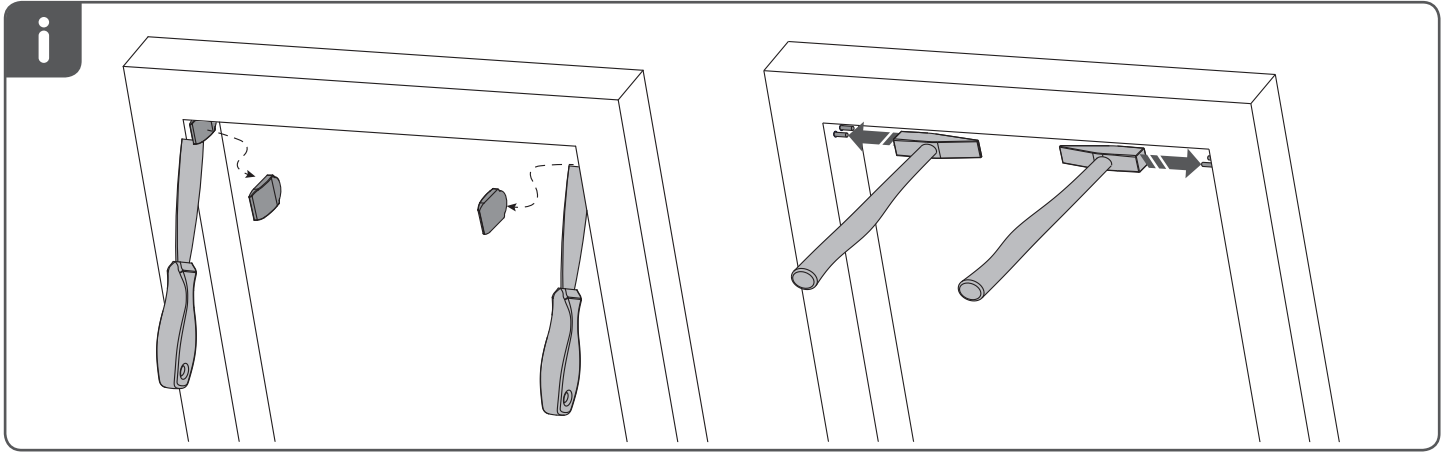

MONTAGE HANDLEIDING

Dakraam Rolgordijn

C(K)02, C(K)04, F(K)06, M(K)04, U(K)04: 8 pcs
M(K)06, S(K)06, M(K)08, U(K)08: 10 pcs
P(K)10: 12 pcs

Ø3 x 16mm

3

4

5