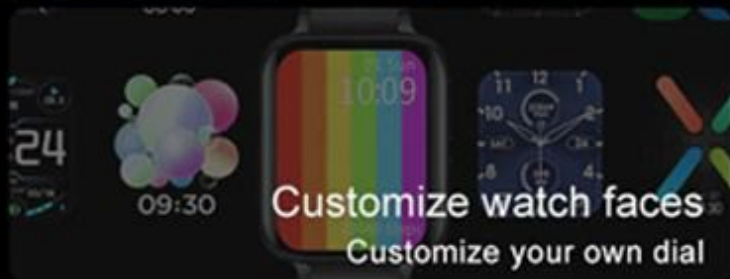

Customize watch faces

Customize your own dial