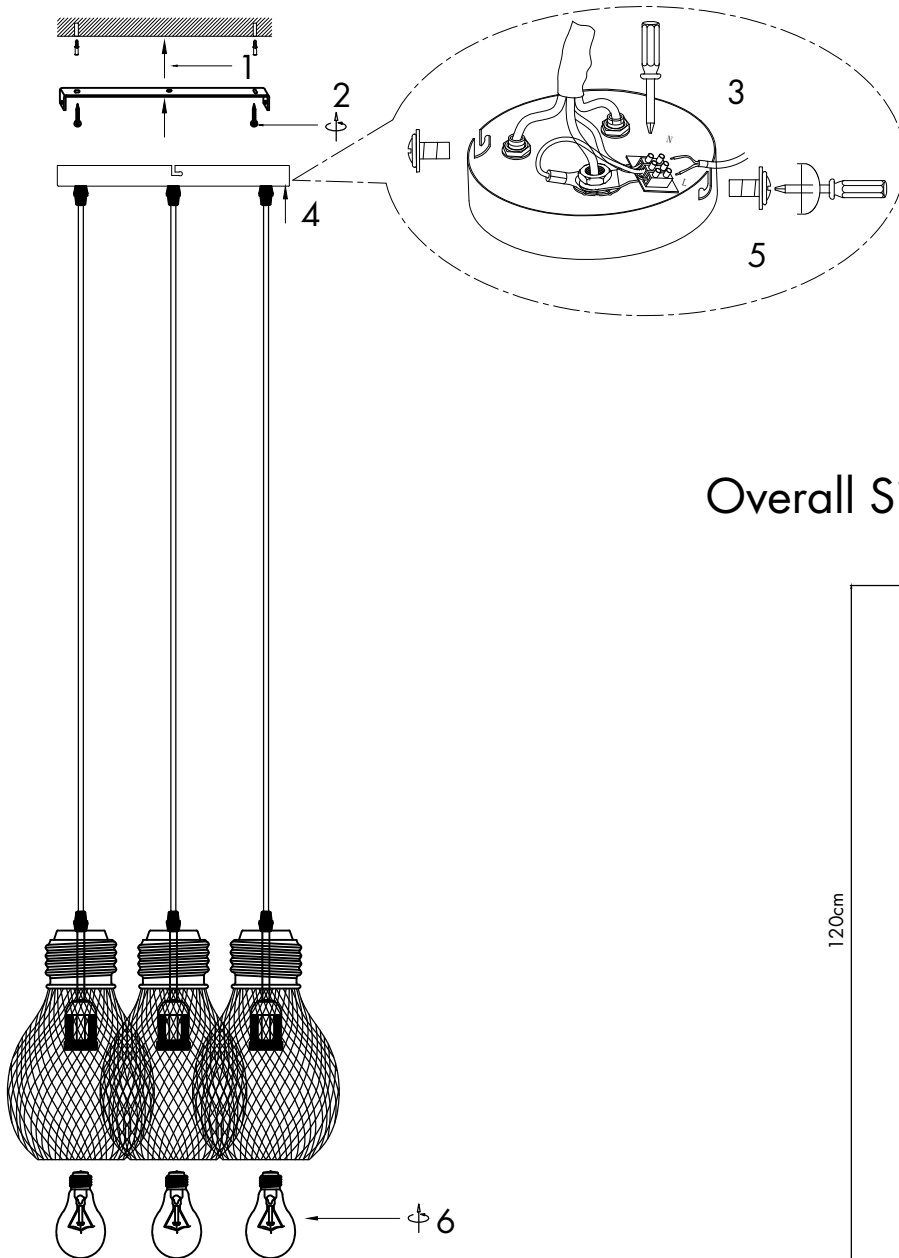

INSTRUCTION MANUAL

Raga HL Black 3
103512

Overall Sizes: