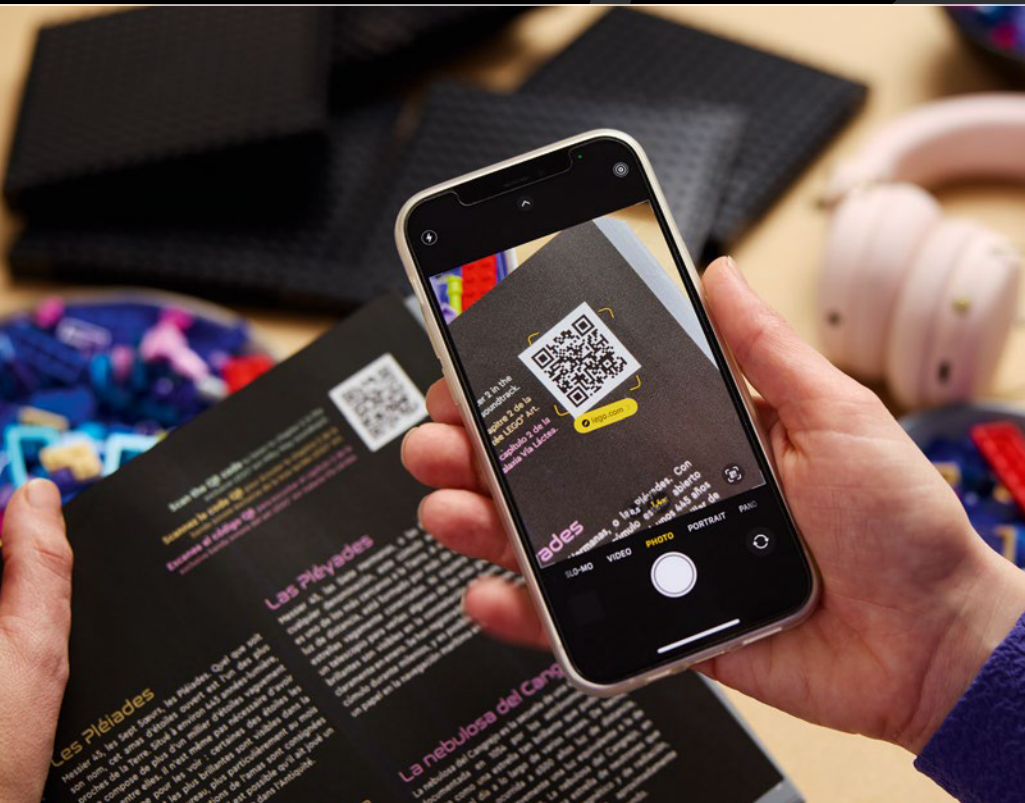

# Welcome to LEGO® Art

Get ready to explore the building blocks of our galaxy with this breathtaking representation of the Milky Way. Expand your creative horizons with a vivid colour palette of LEGO® shape elements, details and accessories as your artistic medium. With unique building techniques, you can bring depth and texture to your journey through the wondrous galaxy we call home.

## Build & Display

Invite a loved one – or more – to help you build! Your LEGO® Art Milky Way is built on five panels, each with its own building instructions booklet, allowing up to five builders to share the experience. The wall hanger element is integrated into your artwork, so it's easy to hang on your wall.

## Listen

Scan the QR codes in each booklet to listen to a new chapter in the story of our galaxy.