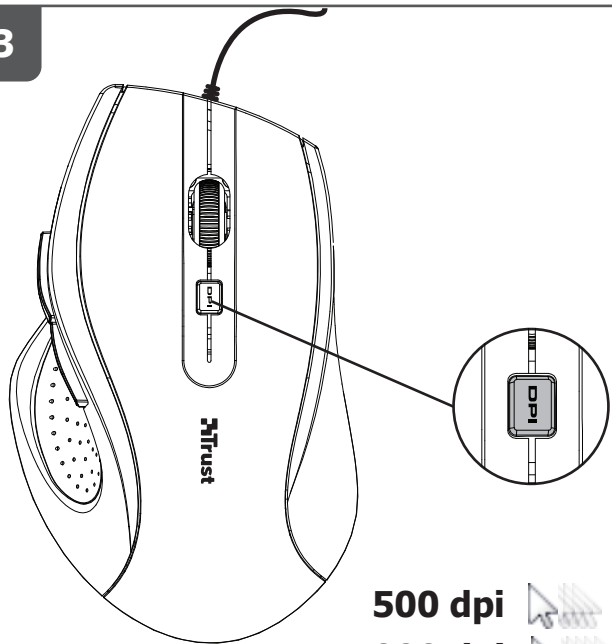

Quick Installation Guide

MaxTrack Mouse

17178

1

2

3

500 dpi 
1000 dpi 

4