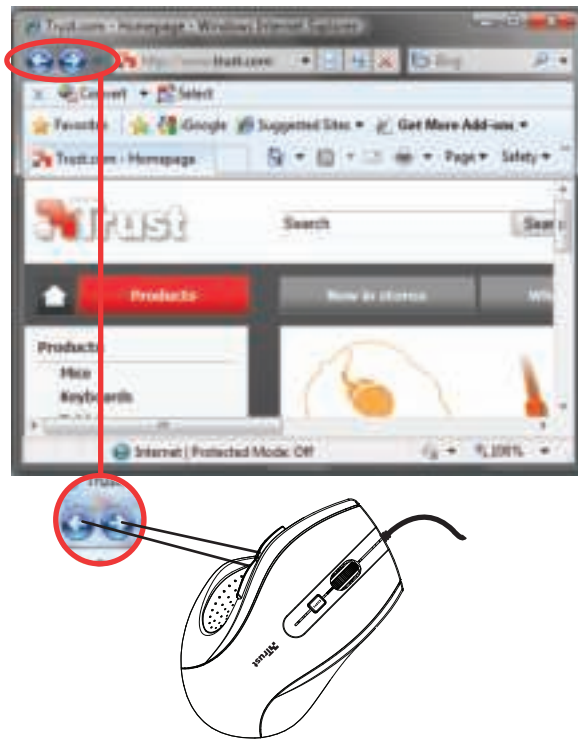

Quick Installation Guide

MaxTrack Mouse

17178

1

2

3

500 dpi 
1000 dpi 

4