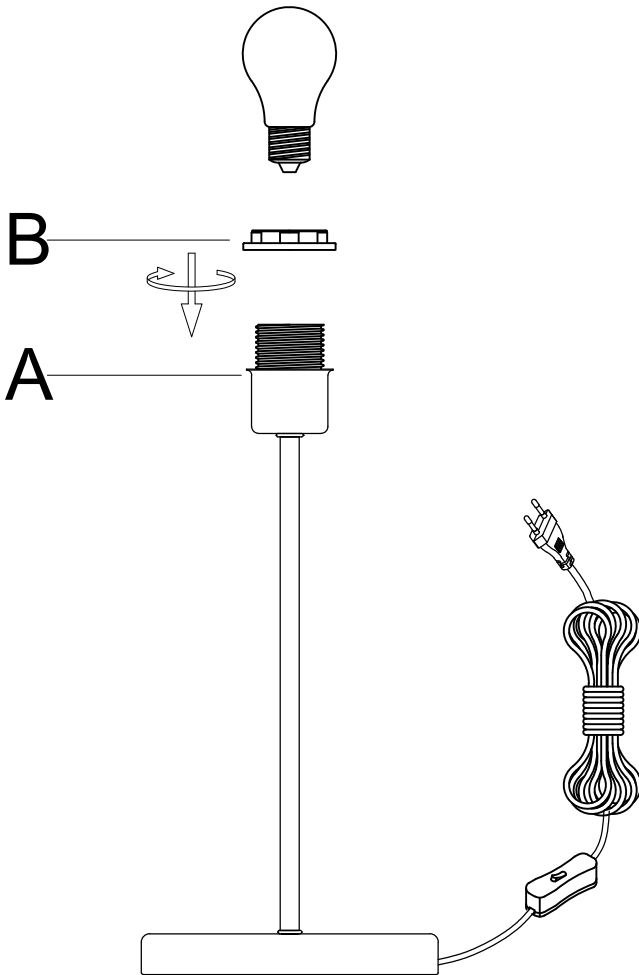

# INSTRUCTION MANUAL

Kaso TL Brass  
93708

Overall Sizes: