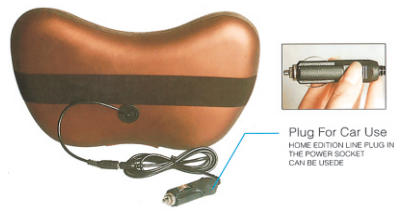

• **Technical Parameters**

Input Voltage: 12V
 Input Current: 1.5–2.0
 Rated Power : 20W
 Safety Design:
 Power adapte: --●--+

Plug For Car Use
 HOME EDITION LINE PLUG IN
 THE POWER SOCKET
 CAN BE USEDE

• **Advantages**

- One-button start, operate freely
- Healthcare for promoting the circulation of Qi and blood

• **Double Applications for Car and Household Relaxation**

The both applications is universal electricity, please note that 12V in car and 24V in common trucks are not used directly

Name of user		Contact phone		P.C.	
Specific address					
Date of purchase		Shop purchased			
Model NO.		Service Tel.			

CAR&HOME MASSAGE PILLOW

- A completely new and original 4-wheel drive technology over the world, prolongs the service life of the motor, solves many problems such as weak massage or idle running, enjoys the massage more and perfectly.
- Unique design, four heating massage heads offer hot compress and real kneading massage effect, is able to deeply make massage on weary muscle tissue, relaxes the muscles, stimulates the blood circulation, relieves the muscle pains, eases the mood and carries you more complete and comfortable massage pleasure.
- The massage head, equipped with automatic change-over function, makes you enjoy different massage pleasure.
- The machine is an ultra-thin structure, has a simple operation and personal massage.
- The machine is used for car and household occasions; and enables you to enjoy massage in driving, office and home.
- 15m timing shutoff function.

New and upgraded 4-wheel drive + superpower motor + overheat protection device.

- Upgraded full-time 4-wheel drive perfectly solves the problems of insufficient strength and idle running and greatly strengthens the service life of the motor.
- One powerful heart-like hi-power motor
- Adds an overheat protection device to prolong its service life.
- When the temperature reaches a certain degree, it will be shut off automatically to protect the motor.