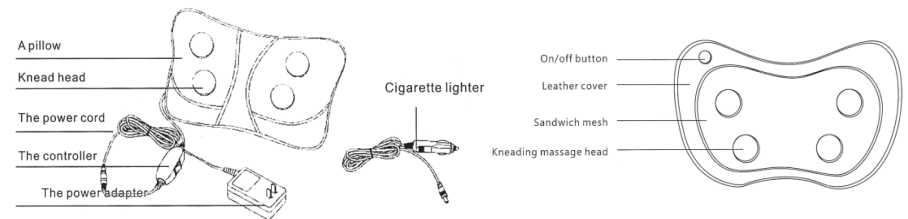

Name the parts and function structure appearance

• **SAFETY INFORMATION**

- Clean the surface filth and wipe by wet cloth (If necessary, can apply small amount of cleaner, do not apply chemical solvents.)
- Do not immerse in the water or wash by the water.
- Please take good control of massage time, 15 minutes each time is better.
- Please do not use the massager within one hour after dinner.