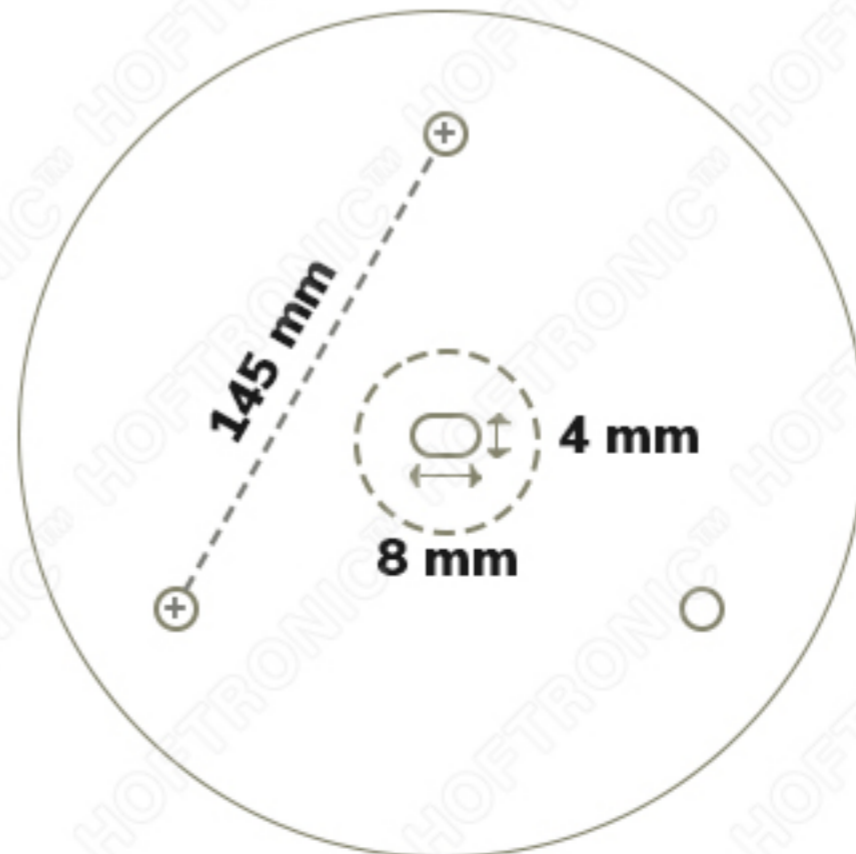

50 mm

300 mm

300 mm

diameter (Ø): 5 mm

diameter (Ø): 23 mm

65 mm

145 mm

8 mm

4 mm

HOFTRONIC™
LED Bulkhead Sensor
SKU: 4405458
POWER: 18W LUMEN: 2100
CCT: 2700K/4000K/5000K
AC220-240V, 50/60Hz
CE  Made in PRC