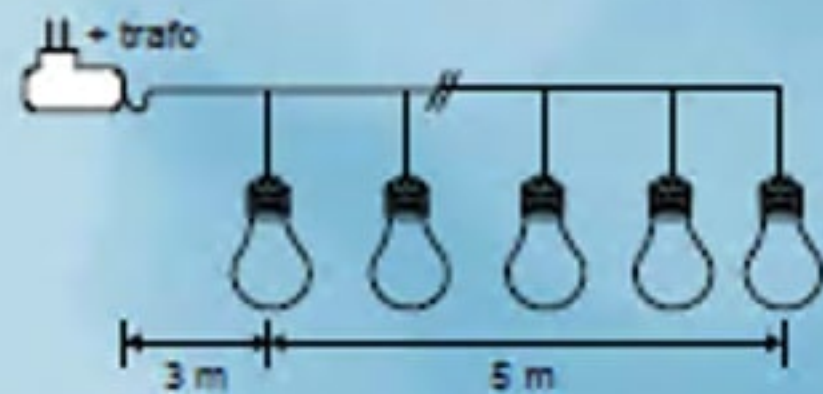

# 10 LED

luca<sup>®</sup>  
lighting

Bulb rating - 3.0V 0.02A 0.06W  
Set rating - 31V 6W  
Transformer - Input : 220-240V ~ 50Hz  
Output : 31V = 6W

**IP44**

Made in China

ART NO : 1079444

8 718861 770919

Luca Lighting - P.O. Box 40, 2810 AA  
Reeuwijk, the Netherlands  
[www.lucalighting.eu](http://www.lucalighting.eu)

INDOOR &  
OUTDOOR

TRANSFORMER  
INCLUDED

LENGTH OF  
LEADWIRE

**3M**

APPROX.

LIGHTED  
LENGTH

**0.5M**

APPROX.

PARTY LIGHT STRING  
• PARTY-LICHTERKETTE

OUTDOOR  
& INDOOR  
AUSSEN & INNEN

WARM WHITE • WARMWEIß