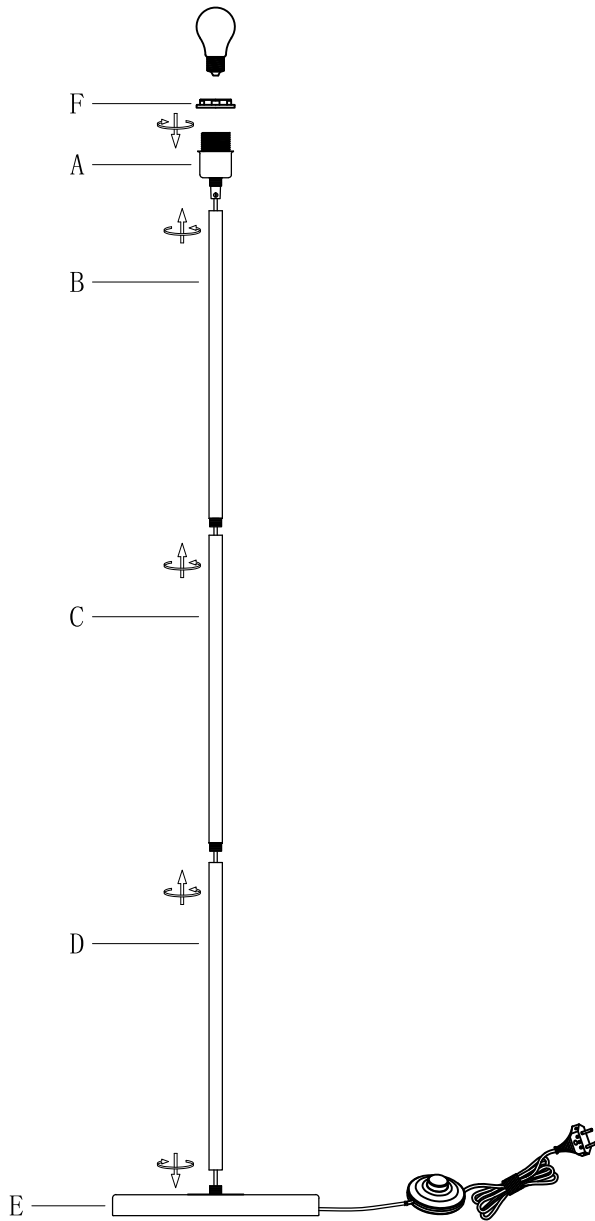

INSTRUCTION MANUAL

220~240V
50Hz

Max. ø80mm
E27 Max.60W

Kaso FL Brass
93709

Overall Sizes: