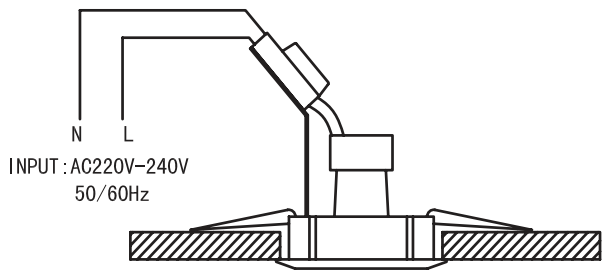

WWW.QAZQA.COM

Model:44884/44885/45928
Type:Halogen lamp
Illuminant:GU10/MR16 Halogen lamp

Technical Specifications:

- .**Voltage:**220~240V 50Hz/60Hz
- .**Power:** GU10/MR16 lamp Max. 50W
- .**IP Grade:**IP20
- .**Safe Grade:** Class II/Class III

Recommendation for safety:

- .Install the lighting fixture by professional only;
- .Make sure power is off before installing;
- .Do not touch the bulb when it lights on;
- .Always turn off the power for few minutes before handling or replacing the bulb;
- .Allow distance of at least 0.5m between the lamp and light surface;
- .Use only dry cloth to clean the bulb,do not use cleanser or chemical cleaning products;
- .The actual use power should not override the rated power.