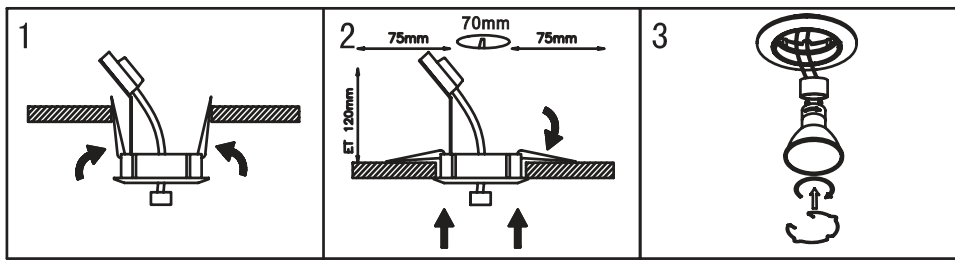

WWW.QAZQA.COM

Model:44884/44885/45928
Type:Halogen lamp
Illuminant:GU10/MR16 Halogen lamp

Technical Specifications:

- .**Voltage:**220~240V 50Hz/60Hz
- .**Power:** GU10/MR16 lamp Max. 50W
- .**IP Grade:**IP20
- .**Safe Grade:** Class II/Class III

Recommendation for safety:

- .Install the lighting fixture by professional only;
- .Make sure power is off before installing;
- .Do not touch the bulb when it lights on;
- .Always turn off the power for few minutes before handling or replacing the bulb;
- .Allow distance of at least 0.5m between the lamp and light surface;
- .Use only dry cloth to clean the bulb,do not use cleanser or chemical cleaning products;
- .The actual use power should not override the rated power.